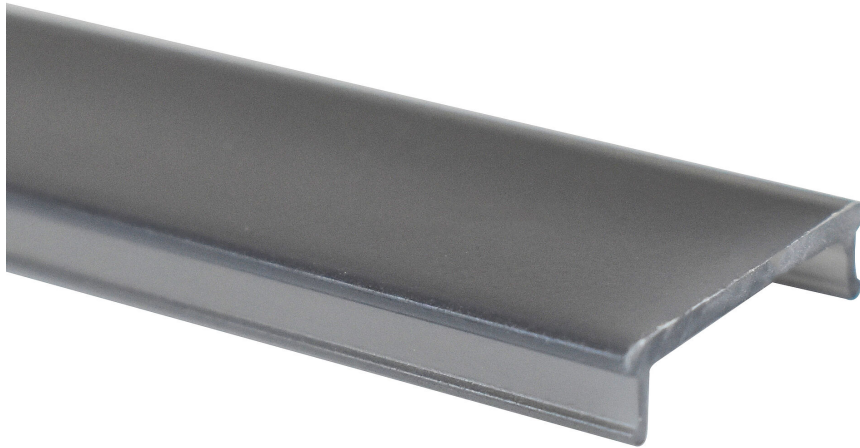

Abdeckung BLine C-S black

BLine C-S-01 cover black flat 2000mm for profile P-S-IN/ON/COR 01

Article no.: 171763

Bore/transmittance

Net height

TENDER TEXT

Cover PC black 21% for profiles P-S-IN/ON/COR 01, Width 15.5 x Hight 4.4 x Length 2000 mm BILTON LEDON Technology Abdeckung BLine C-S black Article 171763 The Abdeckung BLine C-S black can be combined with all profiles from the BLine-S. The cover consists of Kunststoff in sonstige with a transmittance degree of 21 %. Cover can be easily pressed into the profile. Dimension (L x W x H): 2000.0 mm x 15.5 mm x 4.4 mm Please note that cutting tolerances of +/- 2mm may occur.

TOP-FEATURES

- //_ Covers available in black, satined and transparent
- //_ Black and satined cover available to 20 metres/roll

Abdeckung BLine C-S black

BLine C-S-01 cover black flat 2000mm for profile P-S-IN/ON/COR 01

Article no.: 171763

MECHANICAL DATA

Material	Kunststoff
Width [mm]	15.5
Length [mm]	2000.0
Height [mm]	4.4
Mounting method	sonstige
Colour	black
Model	Lengthwise cover
Suitable for	Einbau, Aufbau, Eck
Inflammability class of insulation material acc. with UL94	V2
Surfacetreatment	sonstige

* Our aluminum profiles, plastic profiles, and associated accessories are intended exclusively for use in LED lighting, especially LED strips. They serve as integral components of luminaires and are designed for this purpose. Any other use, especially any misuse outside of LED lighting, is beyond our responsibility.