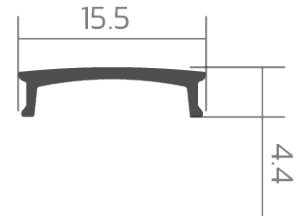

Abdeckung BLine C-S black

BLine C-S-01 cover black flat 2000mm for profile P-S-IN/ON/COR 01

Article no.: 171763

Bore/transmittance

Net height

TENDER TEXT

Cover PC black 21% for profiles P-S-IN/ON/COR 01, Width 15.5 x Hight 4.4 x Length 2000 mm BILTON LEDON Technology Abdeckung BLine C-S black Article 171763 The Abdeckung BLine C-S black can be combined with all profiles from the BLine-S. The cover consists of Kunststoff in sonstige with a transmittance degree of 21 %. Cover can be easily pressed into the profile. Dimension (L x W x H): 2000.0 mm x 15.5 mm x 4.4 mm Please note that cutting tolerances of +/- 2mm may occur.

TOP-FEATURES

- //_ Covers available in black, satined and transparent
- //_ Black and satined cover available to 20 metres/roll

Abdeckung BLine C-S black

BLine C-S-01 cover black flat 2000mm for profile P-S-IN/ON/COR 01

Article no.: 171763

MECHANICAL DATA

Material	Kunststoff
Width [mm]	15.5
Length [mm]	2000.0
Height [mm]	4.4
Mounting method	sonstige
Colour	black
Model	Lengthwise cover
Suitable for	Einbau, Aufbau, Eck
Inflammability class of insulation material acc. with UL94	V2
Surfacetreatment	sonstige

TEMPERATURE TECHNICAL DATA

Bore/transmittance [%]	21
------------------------	----

PACKAGING INFORMATION

EAN	4250716947144
Article no.	171763
Net weight [g]	50
Gross weight [g]	18100
Gross width [mm]	170.0
Gross height [mm]	170.0
Gross length [mm]	2050.0
Customs tariff number	94059900
Net width [mm]	15.5
Net height [mm]	4.4
Net length [mm]	2000
State of origin	CN