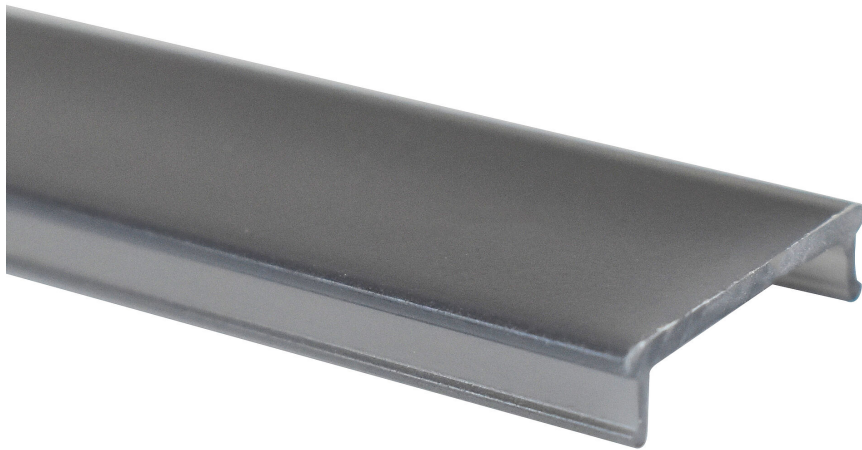

Abdeckung BLine C-S black

BLine C-S-01 black cover, flat, rollable, 20,000 mm, for P-S-IN/ON/COR 01

Article no.: 171985

21
%

Bore/transmittance

4.4
mm

Net height

TENDER TEXT

Cover black PC, 21% rollable, 20m for P-S-IN/ON/COR profiles 01 BILTON LEDON Technology Abdeckung BLine C-S black Article 171985 The Abdeckung BLine C-S black can be combined with all profiles from the BLine-S. The cover consists of Kunststoff in with a transmittance degree of 21 %. Cover can be easily pressed into the profile. Dimension (L x W x H): 20000.0 mm x 15.5 mm x Please note that cutting tolerances of +/- 2mm may occur.

TOP-FEATURES

- //_ Covers available in black, satined and transparent
- //_ Black and satined cover available to 20 metres/roll

Abdeckung BLine C-S black

BLine C-S-01 black cover, flat, rollable, 20,000 mm, for P-S-IN/ON/COR 01

Article no.: 171985

MECHANICAL DATA

Material	Kunststoff
Width [mm]	15.5
Length [mm]	20000.0
Mounting method	Aufbau / Einbau
Colour	black
Model	Lengthwise cover
Suitable for	Einbau, Aufbau, Eck
Inflammability class of insulation material acc. with UL94	V2