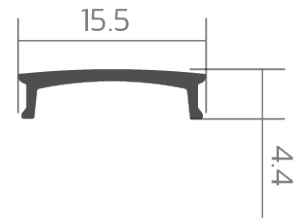

Abdeckung BLine C-S black

BLine C-S-01 black cover, flat, rollable, 20,000 mm, for P-S-IN/ON/COR 01

Article no.: 171985

21
%

Bore/transmittance

4.4
mm

Net height

TENDER TEXT

Cover black PC, 21% rollable, 20m for P-S-IN/ON/COR profiles 01 BILTON LEDON Technology Abdeckung BLine C-S black Article 171985 The Abdeckung BLine C-S black can be combined with all profiles from the BLine-S. The cover consists of Kunststoff in with a transmittance degree of 21 %. Cover can be easily pressed into the profile. Dimension (L x W x H): 20000.0 mm x 15.5 mm x Please note that cutting tolerances of +/- 2mm may occur.

Article no.: 171985

MECHANICAL DATA

Material	Kunststoff
Width [mm]	15.5
Length [mm]	20000.0
Mounting method	Aufbau / Einbau
Colour	black
Model	Lengthwise cover
Suitable for	Einbau, Aufbau, Eck
Inflammability class of insulation material acc. with UL94	V2

TEMPERATURE TECHNICAL DATA

Bore/transmittance [%]	21
------------------------	----

PACKAGING INFORMATION

EAN	4250716950854
Article no.	171985
Net weight [g]	460
Gross weight [g]	460
Customs tariff number	94054231
Net width [mm]	15.5
Net height [mm]	4.4
Net length [mm]	20000
State of origin	CN