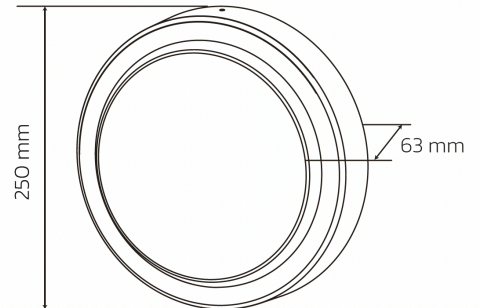

# BL Wall Light R

BL Wall Light Protected Outdoor light R250mm 1550lm 15W 120D 822/830/840 BK IP65

Article no.: 770036

Colour housing

With movement sensor

Impact strength

Degree of protection (IP)

## TENDER TEXT

Round outdoor wall light including power supply, black aluminum housing, 15W, 1550 lm, 2200/3000/4000 K switchable, CRI>80, 120°, dimensions: D250 x T63mm Article number 770036 LED wall luminaire made of Aluminium black with power supply unit - Yes, rated voltage 230 V AC; cover made of Plastic Opal, protection class IP65, service life of 50000 h, Luminous flux 1550 lm, Colour temperature 2200/3000/4000 K, Colour rendering >80, Beam angle 120° Diameter 250 mm x Depth 63 mm

## MECHANICAL DATA

Material housing	Aluminium
Colour housing	black
Width [mm]	250.0
Height [mm]	250.0
Diameter [mm]	250
With movement sensor	nein
Lamp type	LED nicht austauschbar
Material of the cover	Plastic Opal
Impact strength	IK10
Degree of protection (IP)	IP65
With lamp	Yes
Control gear included	Yes

## PACKAGING INFORMATION

EAN	4250716953596
Article no.	770036
Net weight [g]	1050
Gross weight [g]	1350
Customs tariff number	94051190
Net width [mm]	250.0
Net height [mm]	250
Net length [mm]	63
State of origin	CN