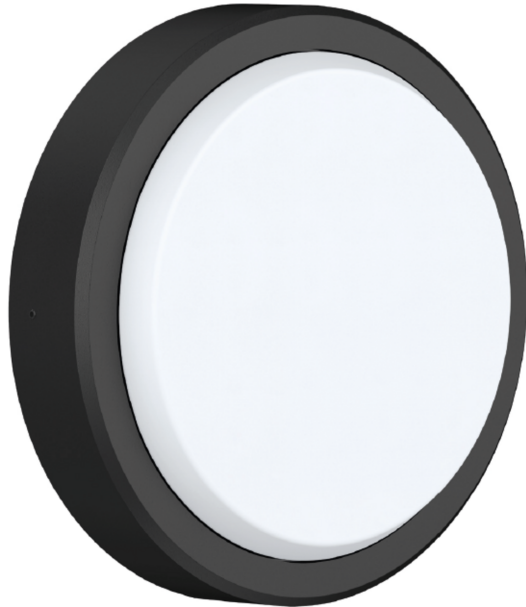

# BL Wall Light R

BL Wall Light Protected Outdoor light R250mm 1550lm 15W 120D 822/830/840 BK IP65

Article no.: 770036

Colour housing

With movement sensor

Impact strength

Degree of protection (IP)

## TENDER TEXT

Round outdoor wall light including power supply, black aluminum housing, 15W, 1550 lm, 2200/3000/4000 K switchable, CRI>80, 120°, dimensions: D250 x T63mm Article number 770036 LED wall luminaire made of Aluminium black with power supply unit - Yes, rated voltage 230 V AC; cover made of Plastic Opal, protection class IP65, service life of 50000 h, Luminous flux 1550 lm, Colour temperature 2200/3000/4000 K, Colour rendering >80, Beam angle 120° Diameter 250 mm x Depth 63 mm

# BL Wall Light R

BL Wall Light Protected Outdoor light R250mm 1550lm 15W 120D 822/830/840 BK IP65

Article no.: 770036

## MECHANICAL DATA

Material housing	Aluminium
Colour housing	black
Width [mm]	250.0
Height [mm]	250.0
Diameter [mm]	250
With movement sensor	nein
Lamp type	LED nicht austauschbar
Material of the cover	Plastic Opal
Impact strength	IK10
Degree of protection (IP)	IP65
With lamp	Yes
Control gear included	Yes