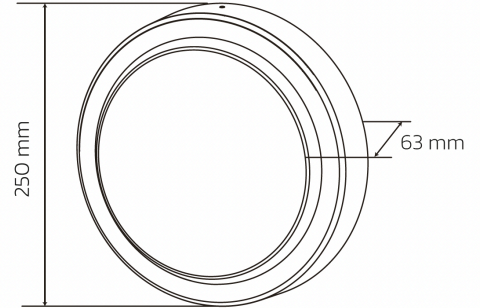

# BL Wall Light R

BL Wall Light Protected Outdoor light R250mm 1550lm 15W 120D 822/830/840 BK IP65

Article no.: 770036

Colour housing

With movement sensor

Impact strength

Degree of protection (IP)

## TENDER TEXT

Round outdoor wall light including power supply, black aluminum housing, 15W, 1550 lm, 2200/3000/4000 K switchable, CRI>80, 120°, dimensions: D250 x T63mm Article number 770036 LED wall luminaire made of Aluminium black with power supply unit - Yes, rated voltage 230 V AC; cover made of Plastic Opal, protection class IP65, service life of 50000 h, Luminous flux 1550 lm, Colour temperature 2200/3000/4000 K, Colour rendering >80, Beam angle 120° Diameter 250 mm x Depth 63 mm

## MECHANICAL DATA

Material housing	Aluminium
Colour housing	black
Width [mm]	250.0
Height [mm]	250.0
Diameter [mm]	250
With movement sensor	nein
Lamp type	LED nicht austauschbar
Material of the cover	Plastic Opal
Impact strength	IK10
Degree of protection (IP)	IP65
With lamp	Yes
Control gear included	Yes

## PACKAGING INFORMATION

EAN	4250716953596
Article no.	770036
Net weight [g]	1050
Gross weight [g]	1350
Customs tariff number	94051190
Net width [mm]	250.0
Net height [mm]	250
Net length [mm]	63
State of origin	CN