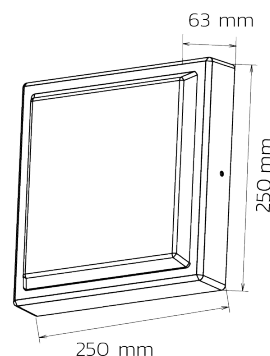

BL Wall Light Q

BL Wall Light Protected outdoor light Q250mm 1500lm 15W 120D 822/830/840 BK IP65

Article no.: 770037

Colour housing

With movement sensor

Impact strength

Degree of protection (IP)

TENDER TEXT

Outdoor wall light including power supply, black aluminum housing, 15W, 1500lm, 2200/3000/4000 K switchable, CRI>80, 120°, dimensions: W250 x H250 x D63mm Article number 770037 LED wall luminaire made of Aluminium black with power supply unit - Yes , rated voltage 230 V AC ; cover made of Plastic Opal , protection class IP65 , service life of 50000 h , Luminous flux 1500 lm, Colour temperature 2200/3000/4000 K, Colour rendering >80 , Beam angle 120° Height 250.0 mm x Width 250.0 mm x Depth 63 mm

BL Wall Light Q

BL Wall Light Protected outdoor light Q250mm 1500lm 15W 120D 822/830/840 BK IP65

Article no.: 770037

MECHANICAL DATA

| | |
|---------------------------|------------------------|
| Material housing | Aluminium |
| Colour housing | black |
| Width [mm] | 250.0 |
| Length [mm] | 250.0 |
| Height/depth [mm] | 63 |
| Height [mm] | 250.0 |
| Mounting method | Anbau |
| With movement sensor | nein |
| Lamp type | LED nicht austauschbar |
| Material of the cover | Plastic Opal |
| Impact strength | IK10 |
| Degree of protection (IP) | IP65 |
| With lamp | Yes |
| Control gear included | Yes |