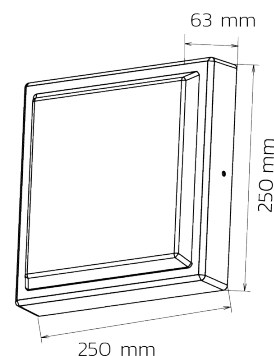

BL Wall Light Q

BL Wall Light Protected outdoor light Q250mm 1500lm 15W 120D 822/830/840 BK IP65

Article no.: 770037

Colour housing

With movement sensor

Impact strength

Degree of protection (IP)

TENDER TEXT

Outdoor wall light including power supply, black aluminum housing, 15W, 1500lm, 2200/3000/4000 K switchable, CRI>80, 120°, dimensions: W250 x H250 x D63mm Article number 770037 LED wall luminaire made of Aluminium black with power supply unit - Yes , rated voltage 230 V AC ; cover made of Plastic Opal , protection class IP65 , service life of 50000 h , Luminous flux 1500 lm, Colour temperature 2200/3000/4000 K, Colour rendering >80 , Beam angle 120° Height 250.0 mm x Width 250.0 mm x Depth 63 mm

BL Wall Light Q

BL Wall Light Protected outdoor light Q250mm 1500lm 15W 120D 822/830/840 BK IP65

Article no.: 770037

MECHANICAL DATA

Material housing	Aluminium
Colour housing	black
Width [mm]	250.0
Length [mm]	250.0
Height/depth [mm]	63
Height [mm]	250.0
Mounting method	Anbau
With movement sensor	nein
Lamp type	LED nicht austauschbar
Material of the cover	Plastic Opal
Impact strength	IK10
Degree of protection (IP)	IP65
With lamp	Yes
Control gear included	Yes

Article no.: 770037

Net weight [g]	1300
Gross weight [g]	1500
Customs tariff number	94051190
Net width [mm]	250.0
Net height [mm]	250
Net length [mm]	63
State of origin	CN

SAFETY INFORMATION: Read the safety and installation instructions carefully and completely before commissioning. The operating instructions can be found at: www.better-light.at