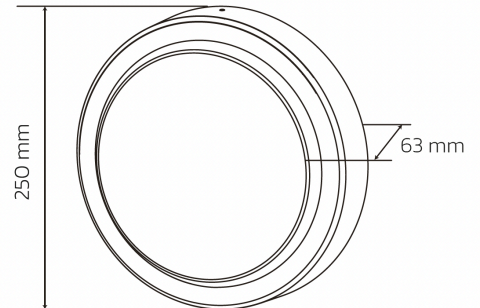

BL Wall Light R

BL Wall Light Prot. outdoor light R250mm 1550lm 15W 120D 822/830/840 BK IP65 MS
Article no.: 770038

Colour housing

With movement sensor

Impact strength

Degree of protection (IP)

TENDER TEXT

Round outdoor wall light incl. power supply, incl. motion sensor. Black aluminium housing, 15W, 1550 lm, 2200/3000/4000 K switchable, CRI>80, 120°, dimensions: D250 x T63mm Article number 770038 LED wall luminaire made of Aluminium black with power supply unit - Yes, rated voltage 230 V AC; cover made of Plastic Opal, protection class IP65, service life of 50000 h, Luminous flux 1550 lm, Colour temperature 2200/3000/4000 K, Colour rendering >80, Beam angle 120° Diameter 250 mm x Depth 63 mm

BL Wall Light R

BL Wall Light Prot. outdoor light R250mm 1550lm 15W 120D 822/830/840 BK IP65 MS
Article no.: 770038

MECHANICAL DATA

Material housing	Aluminium
Colour housing	black
Width [mm]	250.0
Height [mm]	250.0
Diameter [mm]	250
With movement sensor	Yes
Lamp type	LED nicht austauschbar
Material of the cover	Plastic Opal
Impact strength	IK10
Degree of protection (IP)	IP65
With lamp	Yes
Control gear included	Yes

ELECTRICAL DATA

Protection class	II
Voltage type	AC
Nominal voltage [V]	230
Overall efficiency [lm/W]	103

LIGHT TECHNICAL DATA

Function	Bewegungsmelder
Beam angle [°]	120
Colour rendering index CRI	>80
Rated luminous flux according to IEC 62722-2-1 [lm]	1550
Colour temperature [K]	2200 / 3000 / 4000
Colour of light	White

TEMPERATURE TECHNICAL DATA

Impact strength	IK10
Rated life time L80/B10 at 25 °C [h]	50000
Bemessungslebensdauer L80/B20 bei 25 °C [h]	1550

PACKAGING INFORMATION

EAN	4250716953633
Article no.	770038
Net weight [g]	1050
Gross weight [g]	1350
Customs tariff number	94051190
Net width [mm]	250.0
Net height [mm]	250