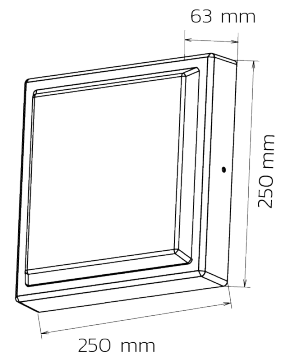

BL Wall Light Q

BL Wall Light Prot. outdoor light Q250mm 1500lm 15W 120D 822/830/840 BK IP65 MS
Article no.: 770039

Colour housing

With movement sensor

Impact strength

Degree of protection (IP)

TENDER TEXT

Outdoor wall light including power supply, including motion sensor, black aluminum housing, 15W, 1500lm, 2200/3000/4000 K switchable, CRI>80, 120°, dimensions: W250 x H250 x D63mm Article number 770039 LED wall luminaire made of Aluminium black with power supply unit - Yes , rated voltage 230 V AC ; cover made of Plastic Opal , protection class IP65 , service life of 50000 h , Luminous flux 1500 lm, Colour temperature 2200/3000/4000 K, Colour rendering >80 , Beam angle 120° Height 250.0 mm x Width 250.0 mm x Depth 63 mm

BL Wall Light Q

BL Wall Light Prot. outdoor light Q250mm 1500lm 15W 120D 822/830/840 BK IP65 MS

Article no.: 770039

MECHANICAL DATA

Material housing	Aluminium
Colour housing	black
Width [mm]	250.0
Length [mm]	250.0
Height/depth [mm]	63
Height [mm]	250.0
Mounting method	Anbau
With movement sensor	Yes
Lamp type	LED nicht austauschbar
Material of the cover	Plastic Opal
Impact strength	IK10
Degree of protection (IP)	IP65
With lamp	Yes
Control gear included	Yes

Article no.: 770039

Net weight [g]	1300
Gross weight [g]	1500
Customs tariff number	94051190
Net width [mm]	250.0
Net height [mm]	250
Net length [mm]	63
State of origin	CN

SAFETY INFORMATION: Read the safety and installation instructions carefully and completely before commissioning. The operating instructions can be found at: www.better-light.at