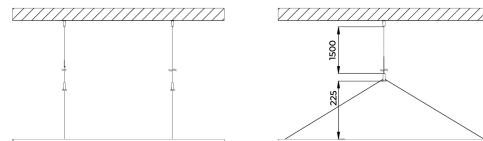

Rope suspension

BL suspension kit 2 ropes for panel 597x597 and 620x620 and 623x623 steel

Article no.: 719204

Type of accessory

Colour

TENDER TEXT

Accessories Rope suspension Article 719204 The accessories Rope suspension consists of Stahl with a Silber surface and it is easy to assemble. Dimension (L x W x H): 2000.0 mm x 30.0 mm x 30.0 mm

Rope suspension

BL suspension kit 2 ropes for panel 597x597 and 620x620 and 623x623 steel

Article no.: 719204

MECHANICAL DATA

Material	Stahl
Width [mm]	30.0
Length [mm]	2000.0
Height [mm]	30.0
Mounting method	sonstige
Colour	Silber
Type of accessory	Seilabhangung
Transparent	nein
Accessory	yes

PACKAGING INFORMATION

EAN	4250716949247
Article no.	719204
Net weight [g]	20000
Gross weight [g]	20000
Gross width [mm]	280.0
Gross height [mm]	370.0
Gross length [mm]	440.0
Customs tariff number	94059900
State of origin	CN