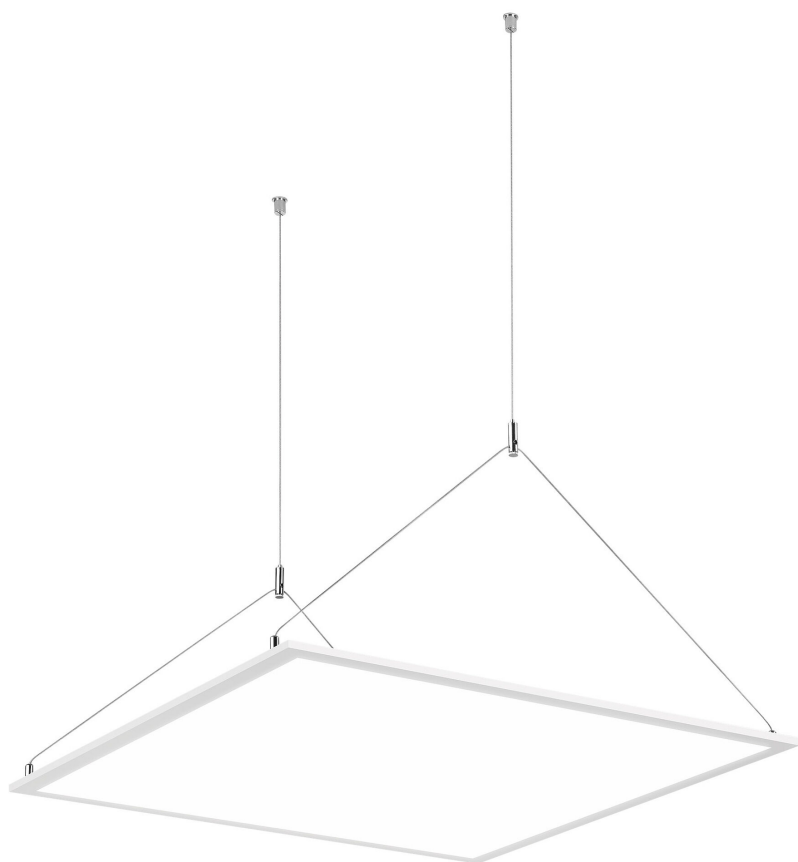

Rope suspension

BL suspension kit 2 ropes for panel 597x597 and 620x620 and 623x623 steel

Article no.: 719204

Type of accessory

Colour

TENDER TEXT

Accessories Rope suspension Article 719204 The accessories Rope suspension consists of Stahl with a Silber surface and it is easy to assemble. Dimension (L x W x H): 2000.0 mm x 30.0 mm x 30.0 mm

Rope suspension

BL suspension kit 2 ropes for panel 597x597 and 620x620 and 623x623 steel

Article no.: 719204

MECHANICAL DATA

Material	Stahl
Width [mm]	30.0
Length [mm]	2000.0
Height [mm]	30.0
Mounting method	sonstige
Colour	Silber
Type of accessory	Seilabhangung
Transparent	nein
Accessory	yes

PACKAGING INFORMATION

EAN	4250716949247
Article no.	719204
Net weight [g]	20000
Gross weight [g]	20000
Gross width [mm]	280.0
Gross height [mm]	370.0
Gross length [mm]	440.0
Customs tariff number	94059900
State of origin	CN