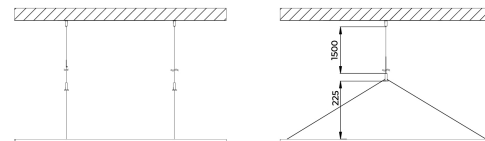

Rope suspension

BL suspension kit 2 ropes for panel 597x597 and 620x620 and 623x623 steel

Article no.: 719204

Type of accessory