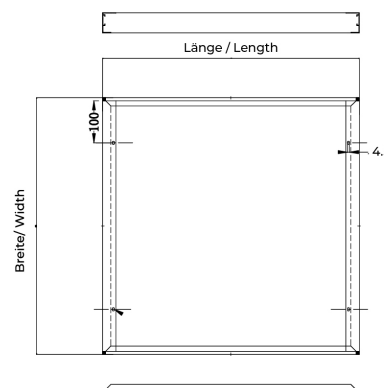

Construction frame

BL surface mounting kit for panel 620x620 and 623x623 aluminium white RAL9003

Article no.: 719197

Type of accessory

Colour

TENDER TEXT

Accessories Construction frame Article 719197 The accessories Construction frame consists of Aluminium with a White surface and it is easy to assemble. Dimension (L x W x H): 638.0 mm x 638.0 mm x 48.0 mm