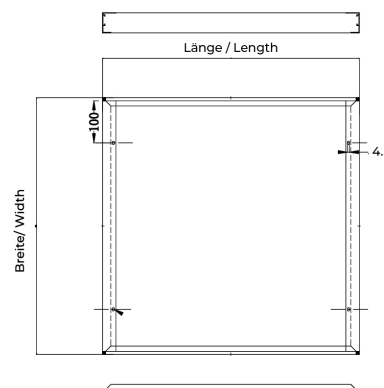

Construction frame

BL surface mounting kit for panel 620x620 and 623x623 aluminium white RAL9003

Article no.: 719197

Type of accessory

Colour

TENDER TEXT

Accessories Construction frame Article 719197 The accessories Construction frame consists of Aluminium with a White surface and it is easy to assemble. Dimension (L x W x H): 638.0 mm x 638.0 mm x 48.0 mm

Construction frame

BL surface mounting kit for panel 620x620 and 623x623 aluminium white RAL9003

Article no.: 719197

MECHANICAL DATA

Material	Aluminium
Width [mm]	638.0
Length [mm]	638.0
Height [mm]	48.0
Mounting method	Aufbau
Colour	White
Type of accessory	Aufbaurahmen
Transparent	nein
Accessory	yes

PACKAGING INFORMATION

EAN	4250716949179
Article no.	719197
Net weight [g]	18000
Gross weight [g]	18000
Gross width [mm]	345.0
Gross height [mm]	290.0
Gross length [mm]	735.0
Customs tariff number	94059900
Net width [mm]	638.0
Net height [mm]	48
Net length [mm]	638
State of origin	CN