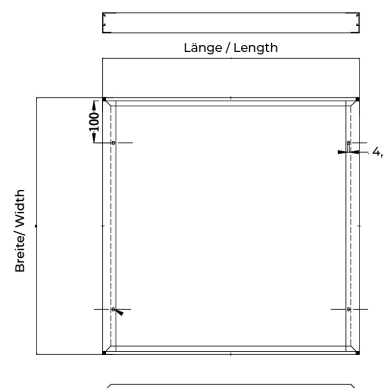

Construction frame

BL surface mounting kit for panel 597x597 aluminium white

Article no.: 719196

Material

Mounting method

Colour

TENDER TEXT

Surface mounting kit for panel 597x597 aluminium white Accessories Construction frame Article 719196 The accessories Construction frame is made of Aluminium in the colour White and it is easy to assemble. Dimension (L x W x H): 611.0 mm x 611.0 mm x 48.0 mm

Construction frame

BL surface mounting kit for panel 597x597 aluminium white

Article no.: 719196

MECHANICAL DATA

Material	Aluminium
Width [mm]	611.0
Length [mm]	611.0
Height [mm]	48.0
Mounting method	Aufbau
Colour	White
Type of accessory	Aufbaurahmen
Transparent	nein
Accessory	Yes

PACKAGING INFORMATION

EAN	4250716949162
Article no.	719196
Net weight [g]	16000
Gross weight [g]	16000
Gross width [mm]	345.0
Gross height [mm]	290.0
Gross length [mm]	735.0
Customs tariff number	94059900
Net width [mm]	611.0
Net height [mm]	48
Net length [mm]	611
State of origin	CN