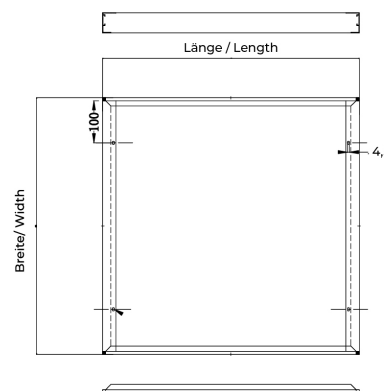

Construction frame

BL surface mounting kit for panel 597x597 aluminium white RAL9003

Article no.: 719196

Type of accessory

Colour

TENDER TEXT

Surface mounting kit for panel 597x597 aluminium white RAL9003 Accessories Construction frame Article 719196 The accessories Construction frame consists of Aluminium with a White surface and it is easy to assemble. Dimension (L x W x H): 611.0 mm x 611.0 mm x 48.0 mm

Construction frame

BL surface mounting kit for panel 597x597 aluminium white RAL9003

Article no.: 719196

MECHANICAL DATA

Material	Aluminium
Width [mm]	611.0
Length [mm]	611.0
Height [mm]	48.0
Mounting method	Aufbau
Colour	White
Type of accessory	Aufbaurahmen
Transparent	nein
Accessory	yes

PACKAGING INFORMATION

EAN	4250716949162
Article no.	719196
Net weight [g]	16000
Gross weight [g]	16000
Gross width [mm]	345.0
Gross height [mm]	290.0
Gross length [mm]	735.0
Customs tariff number	94059900
Net width [mm]	611.0
Net height [mm]	48
Net length [mm]	611
State of origin	CN