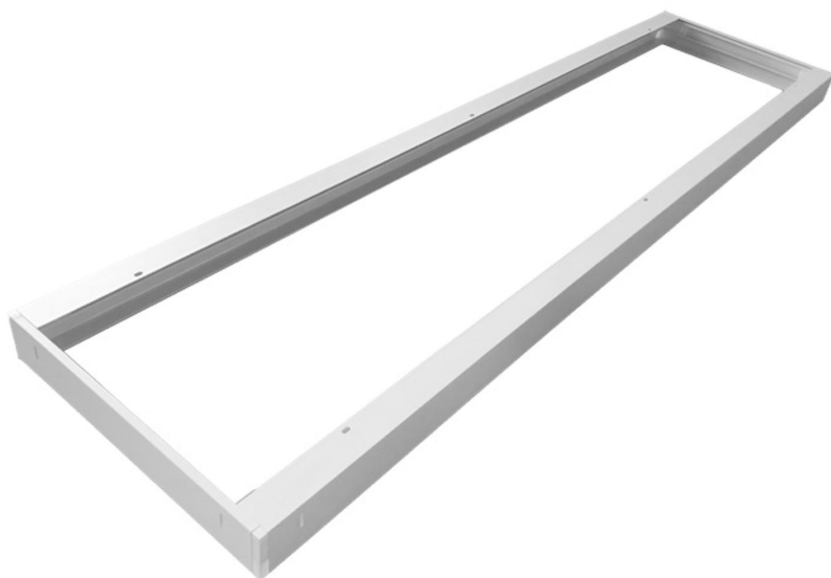

# Construction frame

BL surface mounting kit for panel 1197x297 aluminium white

Article no.: 719198

Material

Mounting method

Colour

## TENDER TEXT

Accessories Construction frame Article 719198 The accessories Construction frame is made of Aluminium in the colour White and it is easy to assemble. Dimension (L x W x H): 1211.0 mm x 311.0 mm x 48.0 mm

# Construction frame

**BL surface mounting kit for panel 1197x297 aluminium white**

Article no.: 719198

## MECHANICAL DATA

Material	Aluminium
Width [mm]	311.0
Length [mm]	1211.0
Height [mm]	48.0
Mounting method	Aufbau
Colour	White
Type of accessory	Aufbaurahmen
Transparent	nein
Accessory	Yes