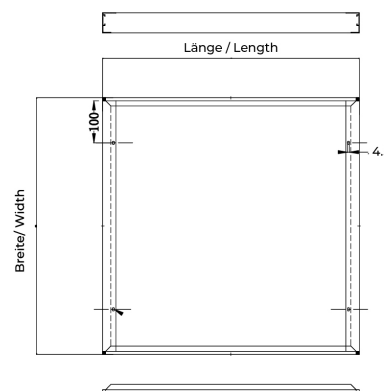

# Construction frame

BL surface mounting kit for panel 1197x297 aluminium white

Article no.: 719198

Material

Mounting method

Colour

## TENDER TEXT

Accessories Construction frame Article 719198 The accessories Construction frame is made of Aluminium in the colour White and it is easy to assemble. Dimension (L x W x H): 1211.0 mm x 311.0 mm x 48.0 mm

## MECHANICAL DATA

Material	Aluminium
Width [mm]	311.0
Length [mm]	1211.0
Height [mm]	48.0
Mounting method	Aufbau
Colour	White
Type of accessory	Aufbaurahmen
Transparent	nein
Accessory	Yes

## PACKAGING INFORMATION

EAN	4250716949186
Article no.	719198
Net weight [g]	20000
Gross weight [g]	20000
Gross width [mm]	345.0
Gross height [mm]	290.0
Gross length [mm]	1355.0
Customs tariff number	94059900
Net width [mm]	311.0
Net height [mm]	48
Net length [mm]	1211
State of origin	CN