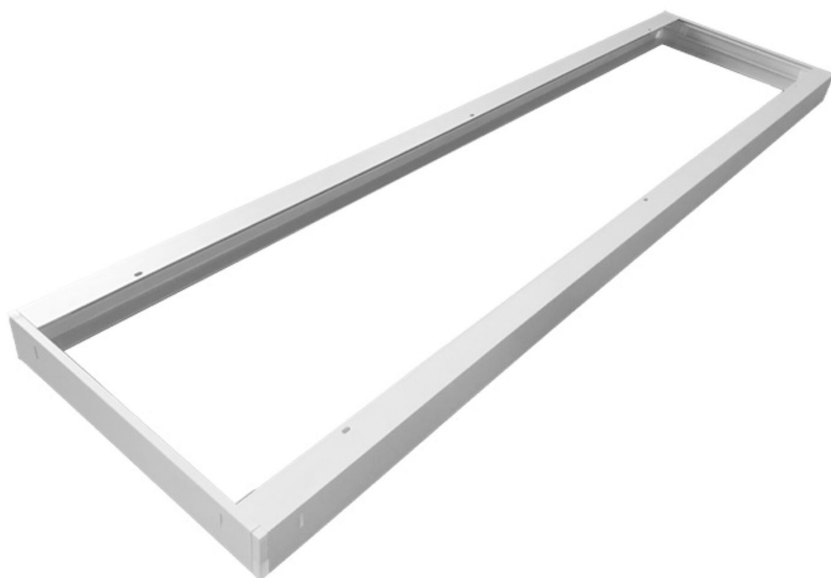

Construction frame

BL surface mounting kit for panel 1197x297 aluminium white RAL9003

Article no.: 719198

Type of accessory

Colour

TENDER TEXT

Accessories Construction frame Article 719198 The accessories Construction frame consists of Aluminium with a White surface and it is easy to assemble. Dimension (L x W x H): 1211.0 mm x 311.0 mm x 48.0 mm

Construction frame

BL surface mounting kit for panel 1197x297 aluminium white RAL9003

Article no.: 719198

MECHANICAL DATA

Material	Aluminium
Width [mm]	311.0
Length [mm]	1211.0
Height [mm]	48.0
Mounting method	Aufbau
Colour	White
Type of accessory	Aufbaurahmen
Transparent	nein
Accessory	yes

PACKAGING INFORMATION

EAN	4250716949186
Article no.	719198
Net weight [g]	20000
Gross weight [g]	20000
Gross width [mm]	345.0
Gross height [mm]	290.0
Gross length [mm]	1355.0
Customs tariff number	94059900
Net width [mm]	311.0
Net height [mm]	48
Net length [mm]	1211
State of origin	CN