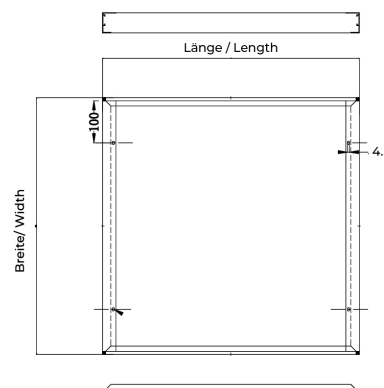

Construction frame

BL surface mounting kit for panel 1197x297 aluminium white RAL9003

Article no.: 719198

Type of accessory

Colour

TENDER TEXT

Accessories Construction frame Article 719198 The accessories Construction frame consists of Aluminium with a White surface and it is easy to assemble. Dimension (L x W x H): 1211.0 mm x 311.0 mm x 48.0 mm

Construction frame

BL surface mounting kit for panel 1197x297 aluminium white RAL9003

Article no.: 719198

MECHANICAL DATA

Material	Aluminium
Width [mm]	311.0
Length [mm]	1211.0
Height [mm]	48.0
Mounting method	Aufbau
Colour	White
Type of accessory	Aufbaurahmen
Transparent	nein
Accessory	yes

PACKAGING INFORMATION

EAN	4250716949186
Article no.	719198
Net weight [g]	20000
Gross weight [g]	20000
Gross width [mm]	345.0
Gross height [mm]	290.0
Gross length [mm]	1355.0
Customs tariff number	94059900
Net width [mm]	311.0
Net height [mm]	48
Net length [mm]	1211
State of origin	CN