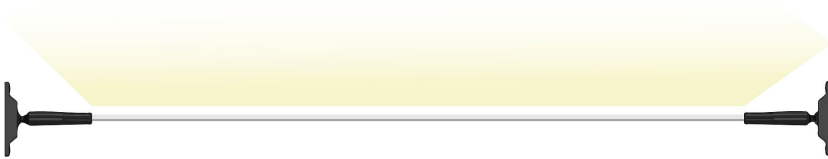

BL COR Skyline

BL Skyline LED-Lichtsystem 1320lm/m 24VDC 13,5W/m IP20 940 6m schwarz

Article no.: 171969

TENDER TEXT

LED-Lichtsystem Skyline 6m schwarz mit 5m LED-Strip 1320 lm/m und Montagematerial 24VDC 13,5W/m 98lm/W IP20 CRI>90 4000K WHITE, BL & COR Label Steckerfertig mit 2m Zuleitung weiß LED Module BL COR Skyline Item 171969 Linear LED strip light on steel tape with movable mounting modules and cable for easy assembly and quick installation. The BL COR Skyline LED strip light has a luminous flux of with a power of , giving an efficiency of . With a nominal voltage of at the connection. In terms of lighting, the module has a color temperature of and a beam angle of . All with a color rendering index of . The light strip can be divided every , resulting in an LED spacing of . Protection class . Dimensions (L x W x H): x x

TOP-FEATURES

- //_ The flexible rotation axis offers a wide range of angles
- //_ Innovative aluminum strip solution with integrated LED strip
- //_ Simple configuration - cut to length, plug in - done
- //_ Replaceable LED strips up to Watt

BL COR Skyline

BL Skyline LED-Lichtsystem 1320lm/m 24VDC 13,5W/m IP20 940 6m schwarz

Article no.: 171969

PACKAGING INFORMATION

EAN	4250716950366
Article no.	171969
Net weight [g]	1730
Gross weight [g]	1730
Gross width [mm]	350.0
Gross height [mm]	365.0
Gross length [mm]	80.0
Customs tariff number	94059900
State of origin	CN