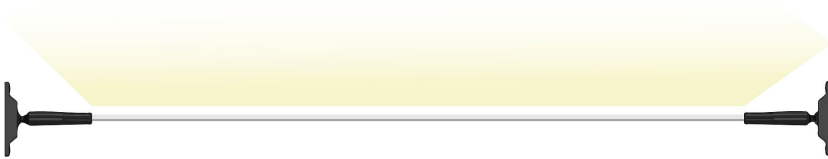

BL COR Skyline

BL Skyline LED-Lichtsystem 1320lm/m 24VDC 13,5W/m IP20 930 6m schwarz

Article no.: 171968

TENDER TEXT

LED-Lichtsystem Skyline 6m schwarz mit 5m LED-Strip 1320 lm/m und Montagematerial 24VDC 13,5W/m 98lm/W IP20 CRI>90 3000K WHITE, BL & COR Label Steckerfertig mit 2m Zuleitung weiß LED Module BL COR Skyline Item 171968 Linear LED strip light on steel tape with movable mounting modules and cable for easy assembly and quick installation. The BL COR Skyline LED strip light has a luminous flux of with a power of , giving an efficiency of . With a nominal voltage of at the connection. In terms of lighting, the module has a color temperature of and a beam angle of . All with a color rendering index of . The light strip can be divided every , resulting in an LED spacing of . Protection class . Dimensions (L x W x H); x x

TOP-FEATURES

- //_ The flexible rotation axis offers a wide range of angles
- //_ Innovative aluminum strip solution with integrated LED strip
- //_ Simple configuration - cut to length, plug in - done
- //_ Replaceable LED strips up to Watt

BL COR Skyline

BL Skyline LED-Lichtsystem 1320lm/m 24VDC 13,5W/m IP20 930 6m schwarz

Article no.: 171968

PACKAGING INFORMATION

EAN	4250716950359
Article no.	171968
Net weight [g]	1730
Gross weight [g]	1730
Gross width [mm]	350.0
Gross height [mm]	365.0
Gross length [mm]	80.0
Customs tariff number	94059900
State of origin	CN