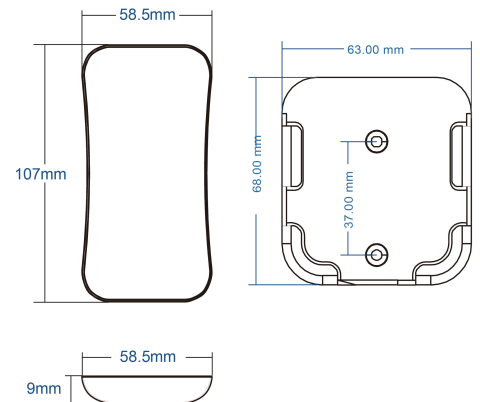

BL Remote Control RGBW Wireless

BL Remote Control RGBW Wireless

Article no.: 172188

Max. Anzahl steuerbarer
Geräte

TENDER TEXT

BL remote control for RGBW wireless control, 2.4GHz RF, 3VDC 2032 battery (not included), IP20, L107, W58.5, H9 BILTON LEDON Technology BL Remote Control RGBW Wireless Item 172188 BL Remote Control RGBW Wireless for controlling lighting systems and compatible controllers. Power is supplied by a 3 V button cell battery (type CR2032), which is not included. Maximum number of controllable devices: 10

TOP-FEATURES

- //_ Control functions: wireless
- //_ Maximum number of controllable devices: 10
- //_ The Smart Sync function allows multiple devices to be synchronised