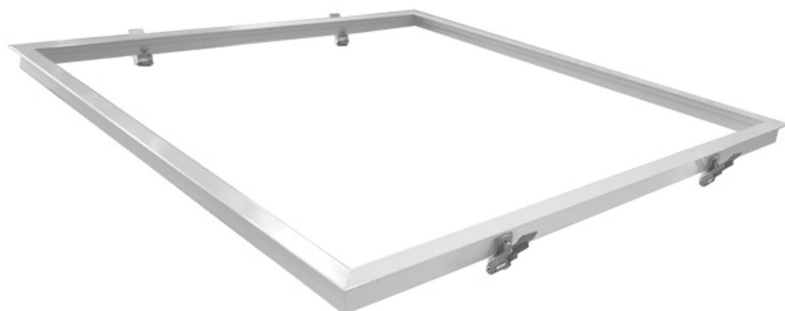

Installation frame

BL recessed mounting kit for panel 620x620 and 623x623 aluminium white RAL 9003

Article no.: 719202

Type of accessory

Colour

TENDER TEXT

Accessories Installation frame Article 719202 The accessories Installation frame consists of Aluminium with a White surface and it is easy to assemble.
Dimension (L x W x H): 652.0 mm x 652.0 mm x 25.0 mm

Installation frame

BL recessed mounting kit for panel 620x620 and 623x623 aluminium white RAL 9003

Article no.: 719202

MECHANICAL DATA

Material	Aluminium
Width [mm]	652.0
Length [mm]	652.0
Height [mm]	25.0
Mounting method	Einbau
Colour	White
Type of accessory	Einbaurahmen
Transparent	nein
Accessory	yes