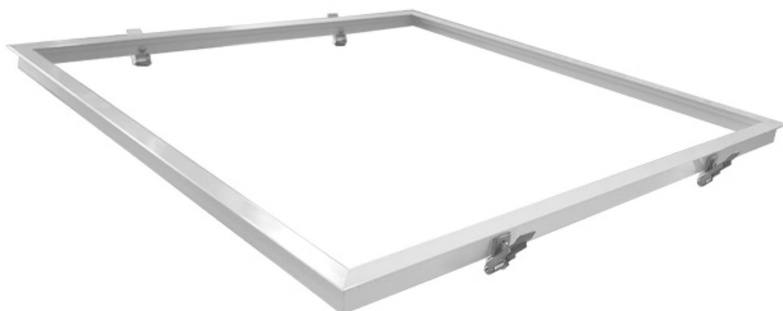

# Installation frame

BL recessed mounting kit for panel 620x620 and 623x623 aluminium white RAL 9003

Article no.: 719202

Type of accessory

Colour

---

## TENDER TEXT

Accessories Installation frame Article 719202 The accessories Installation frame consists of Aluminium with a White surface and it is easy to assemble.  
Dimension (L x W x H): 652.0 mm x 652.0 mm x 25.0 mm

# Installation frame

**BL recessed mounting kit for panel 620x620 and 623x623 aluminium white RAL 9003**

Article no.: 719202

## MECHANICAL DATA

Material	Aluminium
Width [mm]	652.0
Length [mm]	652.0
Height [mm]	25.0
Mounting method	Einbau
Colour	White
Type of accessory	Einbaurahmen
Transparent	nein
Accessory	yes