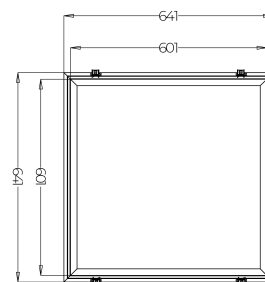

# Installation frame

BL recessed mounting kit for panel 597x597 aluminium white welded

Article no.: 719270

Material

Mounting method

Colour

## TENDER TEXT

BILTON LEDON Technology Installation frame Article 719270 The Installation frame consists of Aluminium in the color White . The panel is installed using 4 springs (arranged in a 2 x 2 configuration) for the square version and 6 springs (arranged in a 3 x 2 configuration) for the rectangular version. Suitable for ceiling thicknesses of 15-30 mm. Dimensions (L x W x H): 641.0 mm x 641.0 mm x 31.5 mm

## MECHANICAL DATA

Material	Aluminium
Width [mm]	641.0
Length [mm]	641.0
Height [mm]	31.5
Mounting method	Einbau
Colour	White
Type of accessory	Einbaurahmen
Transparent	nein
Accessory	Yes

## PACKAGING INFORMATION

EAN	4250716954357
Article no.	719270
Net weight [g]	6700
Gross weight [g]	6700
Gross width [mm]	750.0
Gross height [mm]	330.0
Gross length [mm]	705.0
Customs tariff number	94059900
Net width [mm]	641.0
Net height [mm]	31.5
Net length [mm]	641
State of origin	CN