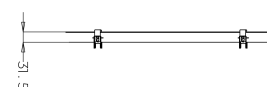

Installation frame

BL recessed mounting kit for panel 597x597 aluminium white welded

Article no.: 719270

Material