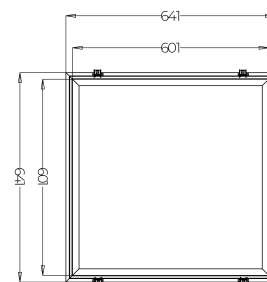

# Installation frame

BL recessed mounting kit for panel 597x597 aluminium white welded

Article no.: 719270

Material

Mounting method

Colour

---

## TENDER TEXT

BILTON LEDON Technology Installation frame Article 719270 The Installation frame consists of Aluminium in the color White . Einbau of the panel. The square version uses 4 springs (arranged in 2 × 2) and the rectangular version uses 6 springs (arranged in 3 × 2), suitable for ceiling thicknesses of 15–30 mm. Dimensions (L x W x H): 641.0 mm x 641.0 mm x 31.0 mm

## MECHANICAL DATA

Material	Aluminium
Width [mm]	641.0
Length [mm]	641.0
Height [mm]	31.0
Mounting method	Einbau
Colour	White
Type of accessory	Einbaurahmen
Transparent	nein
Accessory	Yes

## PACKAGING INFORMATION

EAN	4250716954357
Article no.	719270
Net weight [g]	6700
Gross weight [g]	6700
Gross width [mm]	750.0
Gross height [mm]	330.0
Gross length [mm]	705.0
Customs tariff number	94059900
Net width [mm]	641.0
Net height [mm]	31
Net length [mm]	641
State of origin	CN