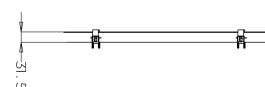

Installation frame

BL recessed mounting kit for panel 597x597 aluminium white welded

Article no.: 719270

Material