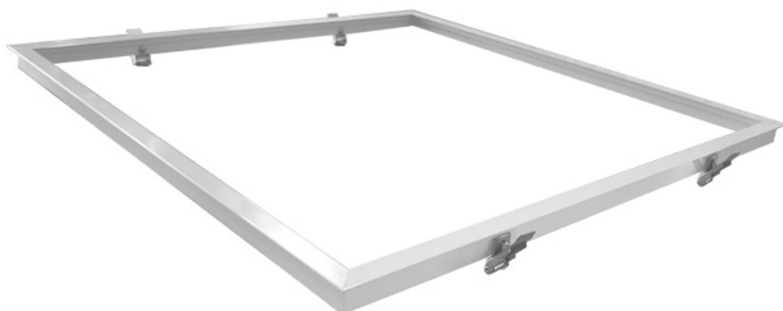

# Installation frame

BL recessed mounting kit for panel 597x597 aluminium white RAL9003

Article no.: 719201

Type of accessory

Colour

---

## TENDER TEXT

Accessories Installation frame Article 719201 The accessories Installation frame consists of Aluminium with a White surface and it is easy to assemble.  
Dimension (L x W x H): 626.0 mm x 626.0 mm x 25.0 mm

# Installation frame

**BL recessed mounting kit for panel 597x597 aluminium white RAL9003**

Article no.: 719201

## MECHANICAL DATA

Material	Aluminium
Width [mm]	626.0
Length [mm]	626.0
Height [mm]	25.0
Mounting method	Einbau
Colour	White
Type of accessory	Einbaurahmen
Transparent	nein
Accessory	yes