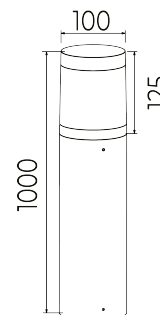

BL Poller

BL Poller outdoor luminaire H1000mm 1180lm 15W 320D 830 anthracite satin IP65

Article no.: 770027

Colour housing