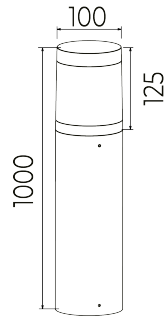

BL Poller

BL Poller outdoor luminaire H1000mm 1180lm 15W 320D 822/30 anthracite satin IP65
Article no.: 770035

Colour housing

Impact strength

Degree of protection (IP)

Control gear included

TENDER TEXT

Outdoor light round bollard including power supply 230VAC, satin cover 320° direct radiation, anthracite RAL 7016, aluminum housing, 15W, 1,180lm, 2,200/3,000 K switchable, CRI>80, IP65, IK08, dimensions: D100 x H1000mm Article number 770035 LED Poller luminaire for pathway lighting, consisting of Aluminium Anthracite with power supply unit - Yes , rated voltage 230 V AC ; cover made of Plastic Opal , protection class IP65 , service life of 50000 h , Luminous flux 1180 lm, Colour temperature 2200/3000 K, Colour rendering >80 , Beam angle 320°, Ambient temperature Diameter 100 mm x Height 1000.0 mm

BL Poller

BL Poller outdoor luminaire H1000mm 1180lm 15W 320D 822/30 anthracite satin IP65

Article no.: 770035

MECHANICAL DATA

Material housing	Aluminium
Colour housing	Anthracite
Width [mm]	100.0
Height [mm]	1000.0
Diameter [mm]	100
With movement sensor	nein
Lamp type	LED nicht austauschbar
Material of the cover	Plastic Opal
Impact strength	IK08
Degree of protection (IP)	IP65
With lamp	Yes
Control gear included	Yes

TEMPERATURE TECHNICAL DATA

Impact strength	IK08
Rated life time L80/B50 at 25 °C [h]	50000

PACKAGING INFORMATION

EAN	4250716953589
Article no.	770035
Net weight [g]	2300
Gross weight [g]	21000
Gross width [mm]	530.0
Gross height [mm]	1070.0
Gross length [mm]	330.0
Customs tariff number	94051190
Net width [mm]	100.0

BL Poller

BL Poller outdoor luminaire H1000mm 1180lm 15W 320D 822/30 anthracite satin IP65

Article no.: 770035

Net height [mm]	1000
-----------------	------

Net length [mm]	100
-----------------	-----

State of origin	CN
-----------------	----