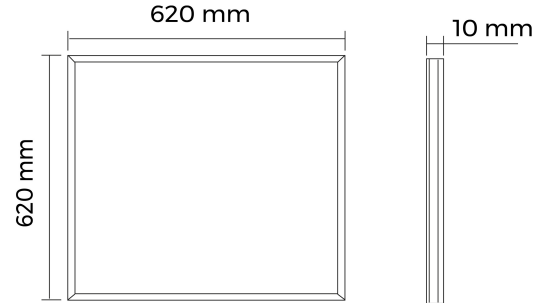

BL Panel Protected

BL Panel Protected 620mm 3750lm 32W 60D 840 white IP54

Article no.: 713005

Beam angle

Degree of protection (IP)

Rated luminous flux
according to IEC
62722-2-1

TENDER TEXT

LED panel, 3,750 lumen, 32W, 60° direct beam, CRI >80, 4,000 Kelvin, IP54, protection class II, non-dimmable, UGR BL Panel Protected Article 713005 LED panel for installation as Surface / Installation / Suspension - made of high-quality, White coated frames made of Aluminium. Microprismatic layer for modular ceilings with concealed or visible support system. Very flat and compact design with a total height of 10 mm. Homogeneous light distribution across the entire light emission surface, service life of 50000 h, luminous flux 3750 lm; Current max., color rendering >80; light color White, color temperature 4000 K; UGR

TOP-FEATURES

- //_ Very flat and compact design with a total height of 10 mm
- //_ Best light quality with precise glare control thanks to UGR <19
- //_ Suitable for particularly demanding environments, thanks to IP54 protection class

BL Panel Protected

BL Panel Protected 620mm 3750lm 32W 60D 840 white IP54

Article no.: 713005

MECHANICAL DATA

Material housing	Aluminium
Colour housing	White
Width [mm]	620.0
Length [mm]	620.0
Height/depth [mm]	10
Mounting method	Surface / Installation / Suspension
With movement sensor	nein
Material of the cover	Plastic opal
Degree of protection (IP)	IP54
With lamp	yes
Control gear included	yes
Unified Glare Ratio (UGR)	<19

BL Panel Protected

BL Panel Protected 620mm 3750lm 32W 60D 840 white IP54

Article no.: 713005

Net height [mm]	10
Net length [mm]	620
State of origin	CN

SAFETY INFORMATION: Read the safety and installation instructions carefully and completely before commissioning. The operating instructions can be found at: www.better-light.at