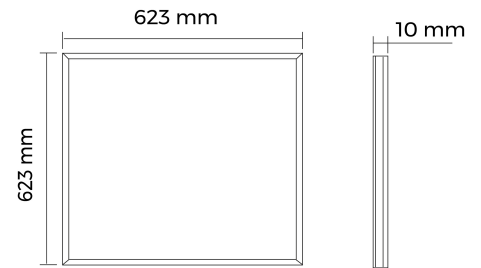

BL Panel Comfort

BL Panel Comfort 623mm 4000lm 30W 90D 940 white 900mA LA

Article no.: 710115

Colour housing

Degree of protection (IP)

Colour of light

TENDER TEXT

LED panel, 4,000 lumen, 30W, 90° direct beam, CRI >90, 4,000 Kelvin, IP20, protection class III, dimmable, UGR BL Panel Comfort Article 710115 LED panel for installation as Surface / Installation / Suspension - made of high-quality, White coated frames made of Aluminium . Microprismatic layer for modular ceilings with concealed or visible support system. Very flat and compact design with a total height of 10 mm. Best light quality with precise glare control 90 ; light color White , color temperature 4000 K; beam angle 90°, mounting set for Surface / Installation / Suspension must be ordered separately. Dimensions (L x W x H): 623.0 mm x 623.0 mm x 10 mm

//_ Glare limitation (UGR) <19

BL Panel Comfort

BL Panel Comfort 623mm 4000lm 30W 90D 940 white 900mA LA

Article no.: 710115

MECHANICAL DATA

Material housing	Aluminium
Colour housing	White
Width [mm]	623.0
Length [mm]	623.0
Height/depth [mm]	10
Mounting method	Surface / Installation / Suspension
With movement sensor	nein
Lamp type	LED nicht austauschbar
Material of the cover	Plastic structured
Degree of protection (IP)	IP20
Control gear included	nein
Unified Glare Ratio (UGR)	<19

TEMPERATURE TECHNICAL DATA

Rated life time L80/B50 at 25 °C [h]	50000
--------------------------------------	-------

PACKAGING INFORMATION

EAN	4250716949094
Article no.	710115
Net weight [g]	2560
Gross weight [g]	5200
Gross width [mm]	655.0

BL Panel Comfort

BL Panel Comfort 623mm 4000lm 30W 90D 940 white 900mA LA

Article no.: 710115

Gross height [mm]	62.0
Gross length [mm]	665.0
Customs tariff number	94054239
Net width [mm]	623.0
Net height [mm]	10
Net length [mm]	623
State of origin	CN