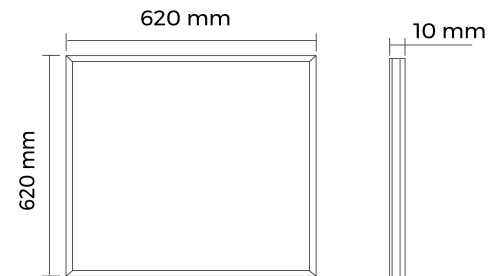

BL Panel Comfort

BL Panel Comfort 620mm 4000lm 30W 90D 940 white 900mA

Article no.: 710113

Colour housing

Degree of protection (IP)

Colour of light

TENDER TEXT

LED panel, 4,000 lumen, 30W, 90° direct beam, CRI >90, 4,000 Kelvin, IP20, protection class III, dimmable, UGR BL Panel Comfort Article 710113 LED panel for installation as Surface / Installation / Suspension - made of high-quality, White coated frames made of Aluminium . Microprismatic layer for modular ceilings with concealed or visible support system. Very flat and compact design with a total height of 10 mm. Best light quality with precise glare control 90 ; light color White , color temperature 4000 K; beam angle 90°, mounting set for Surface / Installation / Suspension must be ordered separately. Dimensions (L x W x H): 620.0 mm x 620.0 mm x 10 mm

//_ Glare limitation (UGR) <19

BL Panel Comfort

BL Panel Comfort 620mm 4000lm 30W 90D 940 white 900mA

Article no.: 710113

MECHANICAL DATA

Material housing	Aluminium
Colour housing	White
Width [mm]	620.0
Length [mm]	620.0
Height/depth [mm]	10
Mounting method	Surface / Installation / Suspension
With movement sensor	nein
Lamp type	LED nicht austauschbar
Material of the cover	Plastic structured
Degree of protection (IP)	IP20
Control gear included	nein
Unified Glare Ratio (UGR)	<19

TEMPERATURE TECHNICAL DATA

Rated life time L80/B50 at 25 °C [h]	50000
--------------------------------------	-------

PACKAGING INFORMATION

EAN	4250716949070
Article no.	710113
Net weight [g]	2480
Gross weight [g]	5000
Gross width [mm]	655.0

BL Panel Comfort

BL Panel Comfort 620mm 4000lm 30W 90D 940 white 900mA

Article no.: 710113

Gross height [mm]	62.0
Gross length [mm]	665.0
Customs tariff number	94054239
Net width [mm]	620.0
Net height [mm]	10
Net length [mm]	620
State of origin	CN