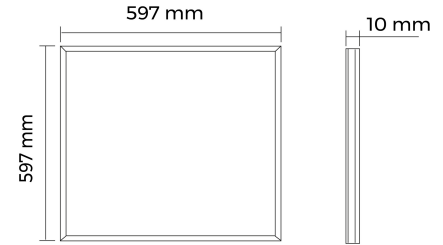

BL Panel Comfort

BL Panel Comfort 597mm 3800lm 30W 90D 930 white 900mA LA

Article no.: 710110

Colour housing

Degree of protection (IP)

Colour of light

TENDER TEXT

LED panel, 3,800 lumen, 30W, 90° direct beam, CRI >90, 3,000 Kelvin, IP20, protection class III, dimmable, UGR BL Panel Comfort Article 710110 LED panel for installation as Surface / Installation / Suspension - made of high-quality, White coated frames made of Aluminium . Microprismatic layer for modular ceilings with concealed or visible support system. Very flat and compact design with a total height of 10 mm. Best light quality with precise glare control 90 ; light color White , color temperature 3000 K; beam angle 90°, mounting set for Surface / Installation / Suspension must be ordered separately. Dimensions (L x W x H): 597.0 mm x 597.0 mm x 10 mm

//_ Glare limitation (UGR) <19

BL Panel Comfort

BL Panel Comfort 597mm 3800lm 30W 90D 930 white 900mA LA

Article no.: 710110

MECHANICAL DATA

Material housing	Aluminium
Colour housing	White
Width [mm]	597.0
Length [mm]	597.0
Height/depth [mm]	10
Mounting method	Surface / Installation / Suspension
With movement sensor	nein
Lamp type	LED nicht austauschbar
Material of the cover	Plastic structured
Degree of protection (IP)	IP20
Control gear included	nein
Unified Glare Ratio (UGR)	<19

TEMPERATURE TECHNICAL DATA

Rated life time L80/B50 at 25 °C [h]	50000
--------------------------------------	-------

PACKAGING INFORMATION

EAN	4250716949049
Article no.	710110
Net weight [g]	2400
Gross weight [g]	5000
Gross width [mm]	655.0

BL Panel Comfort

BL Panel Comfort 597mm 3800lm 30W 90D 930 white 900mA LA

Article no.: 710110

Gross height [mm]	62.0
Gross length [mm]	665.0
Customs tariff number	94054239
Net width [mm]	597.0
Net height [mm]	10
Net length [mm]	597
State of origin	CN