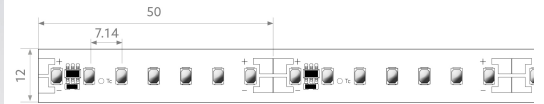

# BL ONE Select XL 5000 >80

BL ONE Select XL LED strip 5150lm/m 24VDC 36.5W/m IP20 865 5m

Article no.: 101919

Lamp voltage

Max. length

Colour rendering index CRI

Luminous flux per meter

## TENDER TEXT

LED strip ONE Select XL 5150 lm/m 24VDC, 36.5W/m, 141 lm/W, IP20, CRI>80, 6500K, WHITE, module width 12 mm, connection cable 500 mm on both sides, 5 metres LED module BL ONE Select XL 5000 >80 Article 101919 Linear LED light strip on a flexible circuit board. Installation using self-adhesive heat-conducting adhesive tape. Dimmable using BILTON LEDON Technology LED dimmer. Suitable for ambient temperatures from -20 ... +45 °C at a service life of 60000 h . The BL ONE Select XL 5000 >80 LED-strip has a luminous flux of 5150 lm at 36.5 W, resulting in an efficiency of 141 lm/W. At a nominal voltage of 24 V DC on the connection, a maximum module length of 4000 mm can be achieved. In terms of lighting, the module has a colour temperature of 6500 K and a beam angle of 120°. All this with a colour rendering index of >80 and a Binning selection based on SDCM3 (MacAdams). The light strip can be separated every 50.0 mm, resulting in a LED distance of 7.14 mm. Degree of protection IP20 Dimension (L x W x H): 5000.0 mm x 12.0 mm x 1.5 mm

## MECHANICAL DATA

Width [mm]	12.0
Length [mm]	5000.0
Height/depth [mm]	1.5
Height [mm]	1.5
Colour	White
Model	Band
Self-adhesive	Yes
Lamp type	LED nicht austauschbar
Distance [mm]	7.14
Distance relating to	LED zu LED
Degree of protection (IP)	IP20
Length of particular segments [mm]	50.0
Lowest bending radius [mm]	20
With connection set	Yes
With end piece	nein
Number of lamps per meter	140