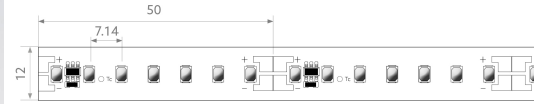

# BL ONE Select XL 5000 >80

BL ONE Select XL LED strip 5150lm/m 24VDC 36.5W/m IP20 865 20m

Article no.: 101920

Lamp voltage

Max. length

Colour rendering index CRI

Luminous flux per meter

## TENDER TEXT

LED strip ONE Select XL 5150 lm/m 24VDC, 36.5W/m, 141 lm/W, IP20, CRI>80, 6500K, WHITE, module width 12 mm, connection cable 500 mm on both sides, 20 metres LED module BL ONE Select XL 5000 >80 Article 101920 Linear LED light strip on a flexible circuit board. Installation using self-adhesive heat-conducting adhesive tape. Dimmable using BILTON LEDON Technology LED dimmer. Suitable for ambient temperatures from -20 ... +45 °C at a service life of 60000 h . The BL ONE Select XL 5000 >80 LED-strip has a luminous flux of 5150 lm at 36.5 W, resulting in an efficiency of 141 lm/W. At a nominal voltage of 24 V DC on the connection, a maximum module length of 4000 mm can be achieved. In terms of lighting, the module has a colour temperature of 6500 K and a beam angle of 120°. All this with a colour rendering index of >80 and a Binning selection based on SDCM3 (MacAdams). The light strip can be separated every 50.0 mm, resulting in a LED distance of 7.14 mm. Degree of protection IP20 Dimension (L x W x H): 20000.0 mm x 12.0 mm x 1.5 mm

## MECHANICAL DATA

Width [mm]	12.0
Length [mm]	20000.0
Height/depth [mm]	1.5
Height [mm]	1.5
Colour	White
Model	Band
Self-adhesive	Yes
Lamp type	LED nicht austauschbar
Distance [mm]	7.14
Distance relating to	LED zu LED
Degree of protection (IP)	IP20
Length of particular segments [mm]	50.0
Lowest bending radius [mm]	20
With connection set	Yes
With end piece	nein
Number of lamps per meter	140