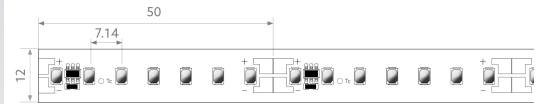

# BL ONE Select XL 5000 >90

BL ONE Select XL LED strip 5050lm/m 24VDC 41.5W/m IP20 965 5m

Article no.: 101927

Lamp voltage

Max. length

Colour rendering index CRI

Luminous flux per meter

## TENDER TEXT

LED strip ONE Select XL 5050 lm/m 24VDC, 41.5W/m, 122 lm/W, IP20, CRI>90, 6500K, WHITE, module width 12 mm, connection cable 500 mm on both sides, 5 metres LED module BL ONE Select XL 5000 >90 Article 101927 Linear LED light strip on a flexible circuit board. Installation using self-adhesive heat-conducting adhesive tape. Dimmable using BILTON LEDON Technology LED dimmer. Suitable for ambient temperatures from -20 ... +45 °C at a service life of 60000 h . The BL ONE Select XL 5000 >90 LED-strip has a luminous flux of 5050 lm at 41.5 W, resulting in an efficiency of 122 lm/W. At a nominal voltage of 24 V DC on the connection, a maximum module length of 3500 mm can be achieved. In terms of lighting, the module has a colour temperature of 6500 K and a beam angle of 120°. All this with a colour rendering index of >90 and a Binning selection based on SDCM3 (MacAdams). The light strip can be separated every 50.0 mm, resulting in a LED distance of 7.14 mm. Degree of protection IP20 Dimension (L x W x H): 5000.0 mm x 12.0 mm x 1.5 mm

## MECHANICAL DATA

Width [mm]	12.0
Length [mm]	5000.0
Height/depth [mm]	1.5
Height [mm]	1.5
Colour	White
Model	Band
Self-adhesive	Yes
Lamp type	LED nicht austauschbar
Distance [mm]	7.14
Distance relating to	LED zu LED
Degree of protection (IP)	IP20
Length of particular segments [mm]	50.0
Lowest bending radius [mm]	20
With connection set	Yes
With end piece	nein
Number of lamps per meter	140