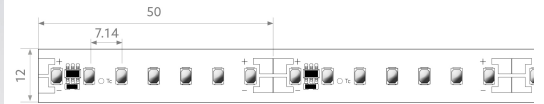

# BL ONE Select XL 5000 >80

BL ONE Select XL LED strip 5000lm/m 24VDC 36.5W/m IP20 840 5m

Article no.: 101917

Lamp voltage

Max. length

Colour rendering index CRI

Luminous flux per meter

## TENDER TEXT

LED strip ONE Select XL 5000 lm/m 24VDC, 36.5W/m, 137 lm/W, IP20, CRI>80, 4000K, WHITE, module width 12 mm, connection cable 500 mm on both sides, 5 metres LED module BL ONE Select XL 5000 >80 Article 101917 Linear LED light strip on a flexible circuit board. Installation using self-adhesive heat-conducting adhesive tape. Dimmable using BILTON LEDON Technology LED dimmer. Suitable for ambient temperatures from -20 ... +45 °C at a service life of 60000 h . The BL ONE Select XL 5000 >80 LED-strip has a luminous flux of 5000 lm at 36.5 W, resulting in an efficiency of 137 lm/W. At a nominal voltage of 24 V DC on the connection, a maximum module length of 4000 mm can be achieved. In terms of lighting, the module has a colour temperature of 4000 K and a beam angle of 120°. All this with a colour rendering index of >80 and a Binning selection based on SDCM3 (MacAdams). The light strip can be separated every 50.0 mm, resulting in a LED distance of 7.14 mm. Degree of protection IP20 Dimension (L x W x H): 5000.0 mm x 12.0 mm x 1.5 mm

## MECHANICAL DATA

Width [mm]	12.0
Length [mm]	5000.0
Height/depth [mm]	1.5
Height [mm]	1.5
Colour	White
Model	Band
Self-adhesive	Yes
Lamp type	LED nicht austauschbar
Distance [mm]	7.14
Distance relating to	LED zu LED
Degree of protection (IP)	IP20
Length of particular segments [mm]	50.0
Lowest bending radius [mm]	20
With connection set	Yes
With end piece	nein
Number of lamps per meter	140