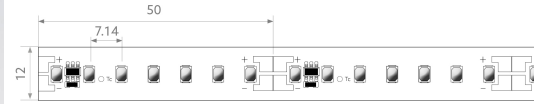

# BL ONE Select XL 5000 >90

BL ONE Select XL LED strip 4600lm/m 24VDC 41.5W/m IP20 927 5m

Article no.: 101921

Lamp voltage

Max. length

Colour rendering index CRI

Luminous flux per meter

## TENDER TEXT

LED strip ONE Select XL 4600 lm/m 24VDC, 41.5W/m, 111 lm/W, IP20, CRI>90, 2700K, WHITE, module width 12 mm, connection cable 500 mm on both sides, 5 metres LED module BL ONE Select XL 5000 >90 Article 101921 Linear LED light strip on a flexible circuit board. Installation using self-adhesive heat-conducting adhesive tape. Dimmable using BILTON LEDON Technology LED dimmer. Suitable for ambient temperatures from -20 ... +45 °C at a service life of 60000 h . The BL ONE Select XL 5000 >90 LED-strip has a luminous flux of 4600 lm at 41.5 W, resulting in an efficiency of 111 lm/W. At a nominal voltage of 24 V DC on the connection, a maximum module length of 3500 mm can be achieved. In terms of lighting, the module has a colour temperature of 2700 K and a beam angle of 120°. All this with a colour rendering index of >90 and a Binning selection based on SDCM3 (MacAdams). The light strip can be separated every 50.0 mm, resulting in a LED distance of 7.14 mm. Degree of protection IP20 Dimension (L x W x H): 5000.0 mm x 12.0 mm x 1.5 mm

## MECHANICAL DATA

Width [mm]	12.0
Length [mm]	5000.0
Height/depth [mm]	1.5
Height [mm]	1.5
Colour	White
Model	Band
Self-adhesive	Yes
Lamp type	LED nicht austauschbar
Distance [mm]	7.14
Distance relating to	LED zu LED
Degree of protection (IP)	IP20
Length of particular segments [mm]	50.0
Lowest bending radius [mm]	20
With connection set	Yes
With end piece	nein
Number of lamps per meter	140