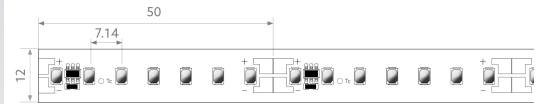

# BL ONE Select XL 4000 >80

BL ONE Select XL LED strip 4000lm/m 24VDC 28.9W/m IP20 840 20m

Article no.: 101795

Lamp voltage

Max. length

Colour rendering index CRI

Luminous flux per meter

## TENDER TEXT

LED strip ONE Select XL 4000 lm/m 24VDC, 28.9 W/m, 138 lm/W, IP20, CRI>80, 4000, WHITE, module width 12 mm, connection cable 500 mm on both sides, 20 metres LED module BL ONE Select XL 4000 >80 Article 101795 Linear LED light strip on a flexible circuit board. Installation using self-adhesive heat-conducting adhesive tape. Dimmable using BILTON LEDON Technology LED dimmer. Suitable for ambient temperatures from -20 ... +45 °C at a service life of 60000 h . The BL ONE Select XL 4000 >80 LED-strip has a luminous flux of 4000 lm at 28.9 W, resulting in an efficiency of 138 lm/W. At a nominal voltage of 24 V DC on the connection, a maximum module length of 5000 mm can be achieved. In terms of lighting, the module has a colour temperature of 4000 K and a beam angle of 120°. All this with a colour rendering index of >80 and a Binning selection based on SDCM3 (MacAdams). The light strip can be separated every 50.0 mm, resulting in a LED distance of 7.14 mm. Degree of protection IP20 Dimension (L x W x H): 20000.0 mm x 12.0 mm x 1.5 mm

## MECHANICAL DATA

Width [mm]	12.0
Length [mm]	20000.0
Height/depth [mm]	1.5
Height [mm]	1.5
Colour	White
Model	Band
Self-adhesive	Yes
Lamp type	LED nicht austauschbar
Distance [mm]	7.14
Distance relating to	LED zu LED
Degree of protection (IP)	IP20
Length of particular segments [mm]	50.0
Lowest bending radius [mm]	20
With connection set	Yes
With end piece	nein
Number of lamps per meter	140