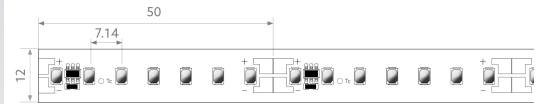

# BL ONE Select XL 4000 >80

BL ONE Select XL LED strip 3700lm/m 24VDC 28.9W/m IP20 827 5m

Article no.: 101790

Lamp voltage

Max. length

Colour rendering index CRI

Luminous flux per meter

## TENDER TEXT

LED strip ONE Select XL 3700 lm/m 24VDC, 28.9 W/m, 128 lm/W, IP20, CRI>80, 2700, WHITE, module width 12 mm, connection cable 500 mm on both sides, 5 metres LED module BL ONE Select XL 4000 >80 Article 101790 Linear LED light strip on a flexible circuit board. Installation using self-adhesive heat-conducting adhesive tape. Dimmable using BILTON LEDON Technology LED dimmer. Suitable for ambient temperatures from -20 ... +45 °C at a service life of 60000 h . The BL ONE Select XL 4000 >80 LED-strip has a luminous flux of 3700 lm at 28.9 W, resulting in an efficiency of 128 lm/W. At a nominal voltage of 24 V DC on the connection, a maximum module length of 5000 mm can be achieved. In terms of lighting, the module has a colour temperature of 2700 K and a beam angle of 120°. All this with a colour rendering index of >80 and a Binning selection based on SDCM3 (MacAdams). The light strip can be separated every 50.0 mm, resulting in a LED distance of 7.14 mm. Degree of protection IP20 Dimension (L x W x H): 5000.0 mm x 12.0 mm x 1.5 mm

## MECHANICAL DATA

Width [mm]	12.0
Length [mm]	5000.0
Height/depth [mm]	1.5
Height [mm]	1.5
Colour	White
Model	Band
Self-adhesive	Yes
Lamp type	LED nicht austauschbar
Distance [mm]	7.14
Distance relating to	LED zu LED
Degree of protection (IP)	IP20
Length of particular segments [mm]	50.0
Lowest bending radius [mm]	20
With connection set	Yes
With end piece	nein
Number of lamps per meter	140