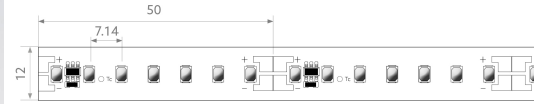

# BL ONE Select XL 4000 >80

BL ONE Select XL LED strip 3700lm/m 24VDC 28.9W/m IP20 827 20m

Article no.: 101791

Lamp voltage

Max. length

Colour rendering index CRI Luminous flux per meter

## TENDER TEXT

LED strip ONE Select XL 3700 lm/m 24VDC, 28.9 W/m, 128 lm/W, IP20, CRI>80, 2700, WHITE, module width 12 mm, connection cable 500 mm on both sides, 20 metres LED module BL ONE Select XL 4000 >80 Article 101791 Linear LED light strip on a flexible circuit board. Installation using self-adhesive heat-conducting adhesive tape. Dimmable using BILTON LEDON Technology LED dimmer. Suitable for ambient temperatures from -20 ... +45 °C at a service life of 60000 h . The BL ONE Select XL 4000 >80 LED-strip has a luminous flux of 3700 lm at 28.9 W, resulting in an efficiency of 128 lm/W. At a nominal voltage of 24 V DC on the connection, a maximum module length of 5000 mm can be achieved. In terms of lighting, the module has a colour temperature of 2700 K and a beam angle of 120°. All this with a colour rendering index of >80 and a Binning selection based on SDCM3 (MacAdams). The light strip can be separated every 50.0 mm, resulting in a LED distance of 7.14 mm. Degree of protection IP20 Dimension (L x W x H): 20000.0 mm x 12.0 mm x 1.5 mm

## MECHANICAL DATA

Width [mm]	12.0
Length [mm]	20000.0
Height/depth [mm]	1.5
Height [mm]	1.5
Colour	White
Model	Band
Self-adhesive	Yes
Lamp type	LED nicht austauschbar
Distance [mm]	7.14
Distance relating to	LED zu LED
Degree of protection (IP)	IP20
Length of particular segments [mm]	50.0
Lowest bending radius [mm]	20
With connection set	Yes
With end piece	nein
Number of lamps per meter	140