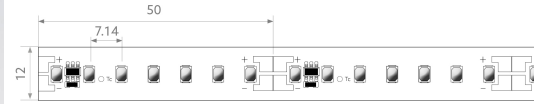

# BL ONE Select XL 3000 >90

BL ONE Select XL LED strip 3000lm/m 24VDC 24.9W/m IP20 940 5m

Article no.: 101802

Lamp voltage

Max. length

Colour rendering index CRI

Luminous flux per meter

## TENDER TEXT

LED strip ONE Select XL 3000 lm/m 24VDC, 24.9 W/m, 120 lm/W, IP20, CRI>90, 4000K, WHITE, module width 12 mm, connection cable 500 mm on both sides, 5 metres LED module BL ONE Select XL 3000 >90 Article 101802 Linear LED light strip on a flexible circuit board. Installation using self-adhesive heat-conducting adhesive tape. Dimmable using BILTON LEDON Technology LED dimmer. Suitable for ambient temperatures from -20 ... +45 °C at a service life of 60000 h . The BL ONE Select XL 3000 >90 LED-strip has a luminous flux of 3000 lm at 24.9 W, resulting in an efficiency of 120 lm/W. At a nominal voltage of 24 V DC on the connection, a maximum module length of 5500 mm can be achieved. In terms of lighting, the module has a colour temperature of 4000 K and a beam angle of 120°. All this with a colour rendering index of >90 and a Binning selection based on SDCM3 (MacAdams). The light strip can be separated every 50.0 mm, resulting in a LED distance of 7.14 mm. Degree of protection IP20 Dimension (L x W x H): 5000.0 mm x 12.0 mm x 1.5 mm

## MECHANICAL DATA

Width [mm]	12.0
Length [mm]	5000.0
Height/depth [mm]	1.5
Height [mm]	1.5
Colour	White
Model	Band
Self-adhesive	Yes
Lamp type	LED nicht austauschbar
Distance [mm]	7.14
Distance relating to	LED zu LED
Degree of protection (IP)	IP20
Length of particular segments [mm]	50.0
Lowest bending radius [mm]	20
With connection set	Yes
With end piece	nein
Number of lamps per meter	140