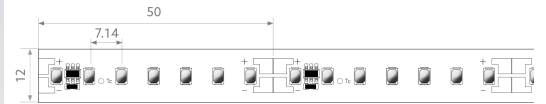

# BL ONE Comfort XL 3000 >90

BL ONE Select XL LED strip 3000lm/m 24VDC 24.9W/m IP20 940 5m

Article no.: 101802

Lamp voltage

Max. length

Colour rendering index CRI

Luminous flux per meter

## TENDER TEXT

LED strip ONE Select XL 3000 lm/m 24VDC, 24.9 W/m, 120 lm/W, IP20, CRI>90, 4000K, WHITE, module width 12 mm, connection cable 500 mm on both sides, 5 metres LED module BL ONE Comfort XL 3000 >90 Article 101802 Linear LED light strip on a flexible circuit board. Installation using self-adhesive heat-conducting adhesive tape. Dimmable using BILTON LEDON Technology LED dimmer. Suitable for ambient temperatures from -20 ... +45 °C at a service life of 60000 h . The BL ONE Comfort XL 3000 >90 LED-strip has a luminous flux of 3000 lm at 24.9 W, resulting in an efficiency of 120 lm/W. At a nominal voltage of 24 V DC on the connection, a maximum module length of 5500 mm can be achieved. In terms of lighting, the module has a colour temperature of 4000 K and a beam angle of 120°. All this with a colour rendering index of >90 and a Binning selection based on SDCM3 (MacAdams). The light strip can be separated every 50.0 mm, resulting in a LED distance of 7.14 mm. Degree of protection IP20 Dimension (L x W x H): 5000.0 mm x 12.0 mm x 1.5 mm

## TOP-FEATURES

- //\_ up to 3000 lm
- //\_ Module width of 12.0 mm for thermal conduction and long line lengths
- //\_ High design freedom, current capacity and longer module lengths are achievable

## MECHANICAL DATA

Width [mm]	12.0
Length [mm]	5000.0
Height/depth [mm]	1.5
Height [mm]	1.5
Colour	White
Model	Band
Self-adhesive	yes
Lamp type	LED nicht austauschbar
Distance [mm]	7.14
Distance relating to	LED zu LED
Degree of protection (IP)	IP20
Length of particular segments [mm]	50.0
Lowest bending radius [mm]	20
With connection set	yes
With end piece	nein
Number of lamps per meter	140