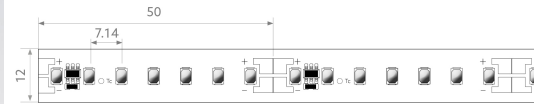

# BL ONE Comfort XL 3000 >80

BL ONE Select XL LED strip 3000lm/m 24VDC 21.3W/m IP20 840 5m

Article no.: 101786

Lamp voltage

Max. length

Colour rendering index CRI

Luminous flux per meter

## TENDER TEXT

LED strip ONE Select XL 3000 lm/m 24VDC, 21.3 W/m, 141 lm/W, IP20, CRI>80, 4000K, WHITE, module width 12 mm, connection cable 500 mm on both sides, 5 metres LED module BL ONE Comfort XL 3000 >80 Article 101786 Linear LED light strip on a flexible circuit board. Installation using self-adhesive heat-conducting adhesive tape. Dimmable using BILTON LEDON Technology LED dimmer. Suitable for ambient temperatures from -20 ... +45 °C at a service life of 60000 h . The BL ONE Comfort XL 3000 >80 LED-strip has a luminous flux of 3000 lm at 21.3 W, resulting in an efficiency of 141 lm/W. At a nominal voltage of 24 V DC on the connection, a maximum module length of 6000 mm can be achieved. In terms of lighting, the module has a colour temperature of 4000 K and a beam angle of 120°. All this with a colour rendering index of >80 and a Binning selection based on SDCM3 (MacAdams). The light strip can be separated every 50.0 mm, resulting in a LED distance of 7.14 mm. Degree of protection IP20 Dimension (L x W x H): 5000.0 mm x 12.0 mm x 1.5 mm

## MECHANICAL DATA

Width [mm]	12.0
Length [mm]	5000.0
Height/depth [mm]	1.5
Height [mm]	1.5
Colour	White
Model	Band
Self-adhesive	yes
Lamp type	LED nicht austauschbar
Distance [mm]	7.14
Distance relating to	LED zu LED
Degree of protection (IP)	IP20
Length of particular segments [mm]	50.0
Lowest bending radius [mm]	20
With connection set	yes
With end piece	nein
Number of lamps per meter	140