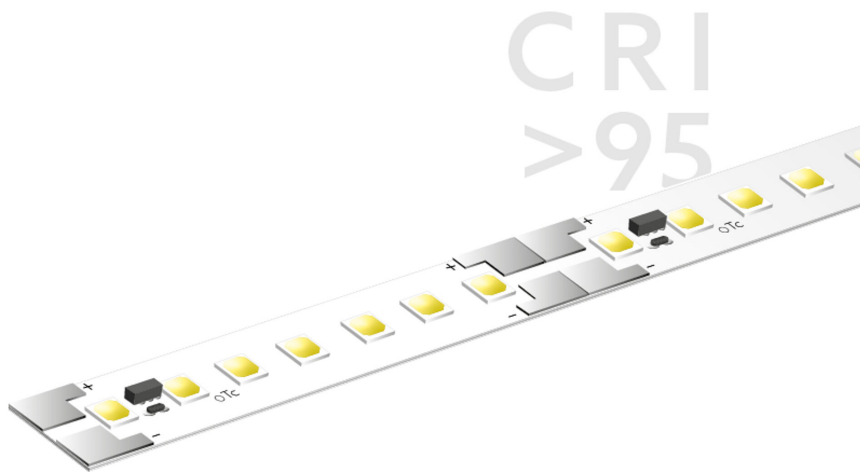

# BL ONE Select Retail 3000

BL ONE Select Retail LED strip 2770lm/m 24VDC 27.7W/m IP20 935 5m

Article no.: 101840

Lamp voltage

Max. length

Colour rendering index CRI

Luminous flux per meter

## TENDER TEXT

LED strip ONE Select Retail 2770 lm/m 24VDC, 27.7W/m, 100 lm/W, IP20, CRI>95, 3500K, WHITE, connection cable 500 mm on both sides, 5 metres LED module BL ONE Select Retail 3000 Article 101840 Linear LED light strip on a flexible circuit board. Installation using self-adhesive heat-conducting adhesive tape. Dimmable using BILTON LEDON Technology LED dimmer. Suitable for ambient temperatures from -20 ... +45 °C at a service life of 60000 h . The BL ONE Select Retail 3000 LED-strip has a luminous flux of 2770 lm at 27.7 W, resulting in an efficiency of 100 lm/W. At a nominal voltage of 24 V DC on the connection, a maximum module length of 4500 mm can be achieved. In terms of lighting, the module has a colour temperature of 3500 K and a beam angle of 120°. All this with a colour rendering index of >95 and a Binning selection based on SDCM3 (MacAdams). The light strip can be separated every 50.0 mm, resulting in a LED distance of 7.14 mm. Degree of protection IP20 Dimension (L x W x H): 5000.0 mm x 8.0 mm x 1.5 mm

## TOP-FEATURES

- //\_\_ Best light quality for shop lighting thanks to CRI >95
- //\_\_ Long line lengths and better stability due to double layer
- //\_\_ Wide choice of light colors and lumen packages
- //\_\_ Available in Degree of Protection IP20

## MECHANICAL DATA

Width [mm]	8.0
Length [mm]	5000.0
Height/depth [mm]	1.5
Height [mm]	1.5
Colour	white
Model	Band
Self-adhesive	yes
Lamp type	LED nicht austauschbar
Distance [mm]	7.14
Distance relating to	LED zu LED
Degree of protection (IP)	IP20
Length of particular segments [mm]	50.0
Lowest bending radius [mm]	20
With connection set	yes
With end piece	nein
Number of lamps per meter	140