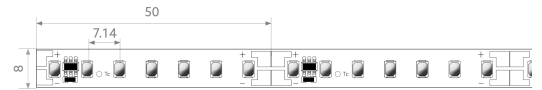

BL ONE Select Retail 3000

BL ONE Select Retail LED strip 2770lm/m 24VDC 27.7W/m IP20 935 5m

Article no.: 101840

Lamp voltage