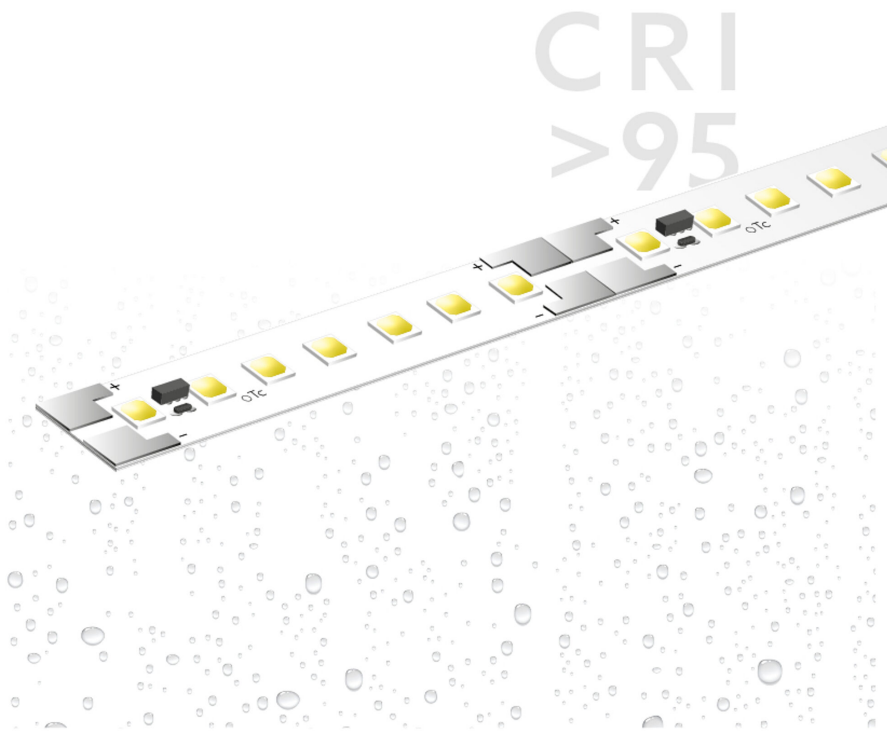

# BL ONE Select Retail 2000

BL ONE Select Retail LED strip 2000lm/m 24VDC 17.9W/m IPX6 940 5m

Article no.: 101836

Lamp voltage

Max. length

Colour rendering index CRI

Luminous flux per meter

## TENDER TEXT

LED strip ONE Select Retail 2000 lm/m 24VDC, 17.9W/m, 112 lm/W, IPX6, CRI>95, 4000K, WHITE, connection cable 500 mm on both sides, 5 metres LED module BL ONE Select Retail 2000 Article 101836 Linear LED light strip on a flexible circuit board. Installation using self-adhesive heat-conducting adhesive tape. Dimmable using BILTON LEDON Technology LED dimmer. Suitable for ambient temperatures from -20 ... +45 °C at a service life of 60000 h . The BL ONE Select Retail 2000 LED-strip has a luminous flux of 2000 lm at 17.9 W, resulting in an efficiency of 112 lm/W. At a nominal voltage of 24 V DC on the connection, a maximum module length of 5500 mm can be achieved. In terms of lighting, the module has a colour temperature of 4000 K and a beam angle of 120°. All this with a colour rendering index of >95 and a Binning selection based on SDCM3 (MacAdams). The light strip can be separated every 50.0 mm, resulting in a LED distance of 7.14 mm. Degree of protection IPX6 Dimension (L x W x H): 5000.0 mm x 8.0 mm x 1.5 mm

## TOP-FEATURES

- //\_ Best light quality for shop lighting thanks to CRI >95
- //\_ Long line lengths and better stability due to double layer
- //\_ Wide choice of light colors and lumen packages
- //\_ Available in Degree of Protection IPX6

## MECHANICAL DATA

Width [mm]	8.0
Length [mm]	5000.0
Height/depth [mm]	1.5
Height [mm]	1.5
Colour	White
Model	Band
Self-adhesive	Yes
Lamp type	LED nicht austauschbar
Distance [mm]	7.14
Distance relating to	LED zu LED
Degree of protection (IP)	IPX6
Length of particular segments [mm]	50.0
Lowest bending radius [mm]	20
With connection set	Yes
With end piece	nein
Number of lamps per meter	140