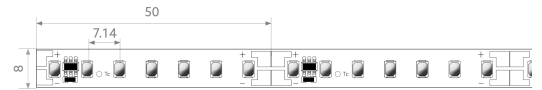

BL ONE Select Retail 2000

BL ONE Select Retail LED strip 2000lm/m 24VDC 17.9W/m IPX6 940 5m

Article no.: 101836

Lamp voltage