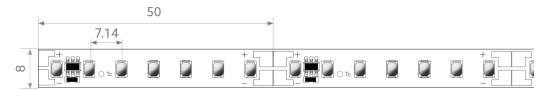

BL ONE Select Retail 2000

BL ONE Select Retail LED strip 2000lm/m 24VDC 17.9W/m IP20 940 20m

Article no.: 101831

Lamp voltage