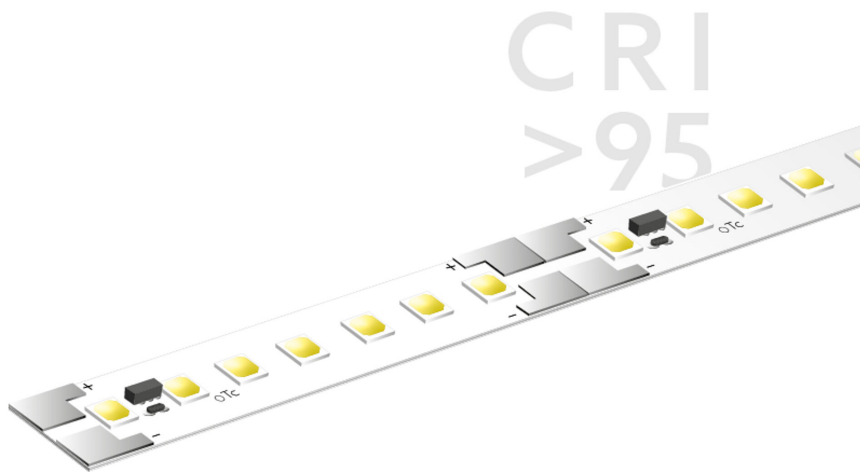

# BL ONE Select Retail 2000

BL ONE Select Retail LED strip 2000lm/m 24VDC 17.9W/m IP20 940 20m

Article no.: 101831

Lamp voltage

Max. length

Colour rendering index CRI

Luminous flux per meter

## TENDER TEXT

LED strip ONE Select Retail 2000 lm/m 24VDC, 17.9W/m, 112 lm/W, IP20, CRI>95, 4000K, WHITE, connection cable 500 mm on both sides, 20 metres LED module BL ONE Select Retail 2000 Article 101831 Linear LED light strip on a flexible circuit board. Installation using self-adhesive heat-conducting adhesive tape. Dimmable using BILTON LEDON Technology LED dimmer. Suitable for ambient temperatures from -20 ... +45 °C at a service life of 60000 h . The BL ONE Select Retail 2000 LED-strip has a luminous flux of 2000 lm at 17.9 W, resulting in an efficiency of 112 lm/W. At a nominal voltage of 24 V DC on the connection, a maximum module length of 5500 mm can be achieved. In terms of lighting, the module has a colour temperature of 4000 K and a beam angle of 120°. All this with a colour rendering index of >95 and a Binning selection based on SDCM3 (MacAdams). The light strip can be separated every 50.0 mm, resulting in a LED distance of 7.14 mm. Degree of protection IP20 Dimension (L x W x H): 20000.0 mm x 8.0 mm x 1.5 mm

## TOP-FEATURES

- //\_\_ Best light quality for shop lighting thanks to CRI >95
- //\_\_ Long line lengths and better stability due to double layer
- //\_\_ Wide choice of light colors and lumen packages
- //\_\_ Available in Degree of Protection IP20

## MECHANICAL DATA

Width [mm]	8.0
Length [mm]	20000.0
Height/depth [mm]	1.5
Height [mm]	1.5
Colour	White
Model	Band
Self-adhesive	Yes
Lamp type	LED nicht austauschbar
Distance [mm]	7.14
Distance relating to	LED zu LED
Degree of protection (IP)	IP20
Length of particular segments [mm]	50.0
Lowest bending radius [mm]	20
With connection set	Yes
With end piece	nein
Number of lamps per meter	140