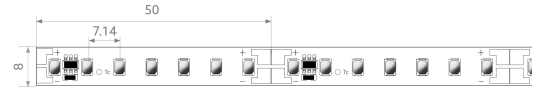

BL ONE Select Retail 2000

BL ONE Select Retail LED strip 1850lm/m 24VDC 17.9W/m IPX6 935 5m

Article no.: 101834

Lamp voltage