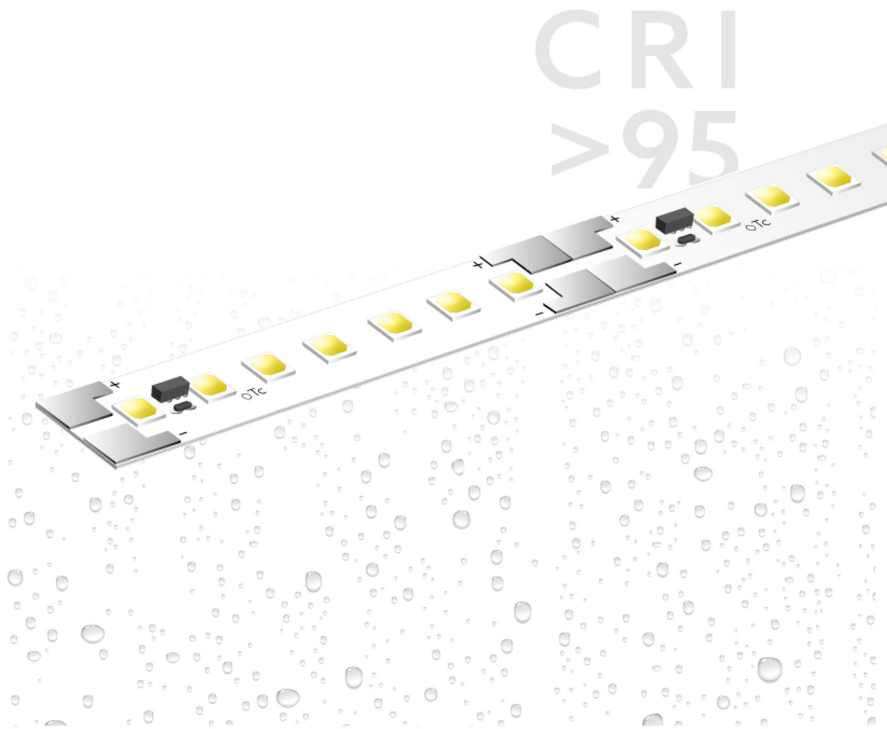

# BL ONE Select Retail 2000

BL ONE Select Retail LED strip 1850lm/m 24VDC 17.9W/m IPX6 935 5m

Article no.: 101834

Lamp voltage

Max. length

Colour rendering index CRI

Luminous flux per meter

## TENDER TEXT

LED strip ONE Select Retail 1850 lm/m 24VDC, 17.9W/m, 103 lm/W, IPX6, CRI>95, 3500K, WHITE, connection cable 500 mm on both sides, 5 metres LED module BL ONE Select Retail 2000 Article 101834 Linear LED light strip on a flexible circuit board. Installation using self-adhesive heat-conducting adhesive tape. Dimmable using BILTON LEDON Technology LED dimmer. Suitable for ambient temperatures from -20 ... +45 °C at a service life of 60000 h . The BL ONE Select Retail 2000 LED-strip has a luminous flux of 1850 lm at 17.9 W, resulting in an efficiency of 103 lm/W. At a nominal voltage of 24 V DC on the connection, a maximum module length of 5500 mm can be achieved. In terms of lighting, the module has a colour temperature of 3500 K and a beam angle of 120°. All this with a colour rendering index of >95 and a Binning selection based on SDCM3 (MacAdams). The light strip can be separated every 50.0 mm, resulting in a LED distance of 7.14 mm. Degree of protection IPX6 Dimension (L x W x H): 5000.0 mm x 8.0 mm x 1.5 mm

## TOP-FEATURES

- //\_ Best light quality for shop lighting thanks to CRI >95
- //\_ Long line lengths and better stability due to double layer
- //\_ Wide choice of light colors and lumen packages
- //\_ Available in Degree of Protection IPX6

## MECHANICAL DATA

Width [mm]	8.0
Length [mm]	5000.0
Height/depth [mm]	1.5
Height [mm]	1.5
Colour	White
Model	Band
Self-adhesive	Yes
Lamp type	LED nicht austauschbar
Distance [mm]	7.14
Distance relating to	LED zu LED
Degree of protection (IP)	IPX6
Length of particular segments [mm]	50.0
Lowest bending radius [mm]	20
With connection set	Yes
With end piece	nein
Number of lamps per meter	140