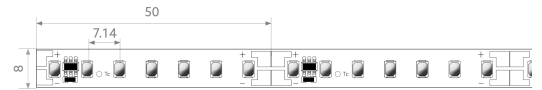

BL ONE Select Retail 2000

BL ONE Select Retail LED strip 1850lm/m 24VDC 17.9W/m IPX6 935 20m

Article no.: 101835

Lamp voltage