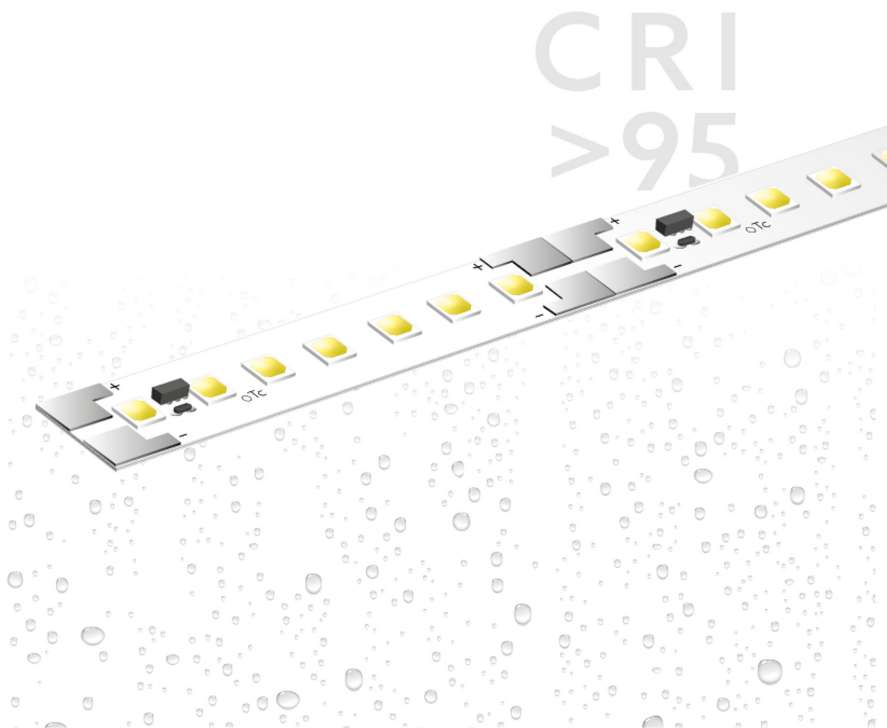

# BL ONE Select Retail 2000

BL ONE Select Retail LED strip 1850lm/m 24VDC 17.9W/m IPX6 935 20m

Article no.: 101835

Lamp voltage

Max. length

Colour rendering index CRI

Luminous flux per meter

## TENDER TEXT

LED strip ONE Select Retail 1850 lm/m 24VDC, 17.9W/m, 103 lm/W, IPX6, CRI>95, 3500K, WHITE, 500 mm connection cable on both sides, 20 metres LED module BL ONE Select Retail 2000 Article 101835 Linear LED light strip on a flexible circuit board. Installation using self-adhesive heat-conducting adhesive tape. Dimmable using BILTON LEDON Technology LED dimmer. Suitable for ambient temperatures from -20 ... +45 °C at a service life of 60000 h . The BL ONE Select Retail 2000 LED-strip has a luminous flux of 1850 lm at 17.9 W, resulting in an efficiency of 103 lm/W. At a nominal voltage of 24 V DC on the connection, a maximum module length of 5500 mm can be achieved. In terms of lighting, the module has a colour temperature of 3500 K and a beam angle of 120°. All this with a colour rendering index of >95 and a Binning selection based on SDCM3 (MacAdams). The light strip can be separated every 50.0 mm, resulting in a LED distance of 7.14 mm. Degree of protection IPX6 Dimension (L x W x H): 20000.0 mm x 8.0 mm x 1.5 mm

## TOP-FEATURES

- //\_\_ Best light quality for shop lighting thanks to CRI >95
- //\_\_ Long line lengths and better stability due to double layer
- //\_\_ Wide choice of light colors and lumen packages
- //\_\_ Available in Degree of Protection IPX6

## MECHANICAL DATA

Width [mm]	8.0
Length [mm]	20000.0
Height/depth [mm]	1.5
Height [mm]	1.5
Colour	White
Model	Band
Self-adhesive	Yes
Lamp type	LED nicht austauschbar
Distance [mm]	7.14
Distance relating to	LED zu LED
Degree of protection (IP)	IPX6
Length of particular segments [mm]	50.0
Lowest bending radius [mm]	20
With connection set	Yes
With end piece	nein
Number of lamps per meter	140