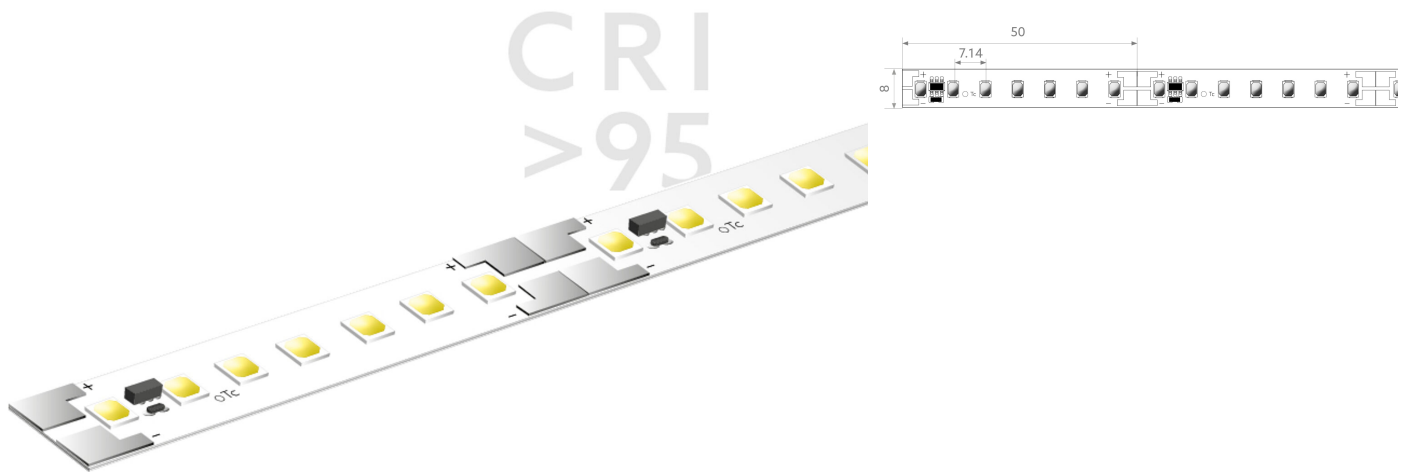

# BL ONE Select Retail 2000

BL ONE Select Retail LED strip 1850lm/m 24VDC 17.9W/m IP20 935 5m

Article no.: 101828

Lamp voltage

Max. length

Colour rendering index CRI

Luminous flux per meter

## TENDER TEXT

LED strip ONE Select Retail 1850 lm/m 24VDC, 17.9W/m, 103 lm/W, IP20, CRI>95, 3500K, WHITE, connection cable 500 mm on both sides, 5 metres LED module BL ONE Select Retail 2000 Article 101828 Linear LED light strip on a flexible circuit board. Installation using self-adhesive heat-conducting adhesive tape. Dimmable using BILTON LEDON Technology LED dimmer. Suitable for ambient temperatures from -20 ... +45 °C at a service life of 60000 h . The BL ONE Select Retail 2000 LED-strip has a luminous flux of 1850 lm at 17.9 W, resulting in an efficiency of 103 lm/W. At a nominal voltage of 24 V DC on the connection, a maximum module length of 5500 mm can be achieved. In terms of lighting, the module has a colour temperature of 3500 K and a beam angle of 120°. All this with a colour rendering index of >95 and a Binning selection based on SDCM3 (MacAdams). The light strip can be separated every 50.0 mm, resulting in a LED distance of 7.14 mm. Degree of protection IP20 Dimension (L x W x H): 5000.0 mm x 8.0 mm x 1.5 mm

## MECHANICAL DATA

Width [mm]	8.0
Length [mm]	5000.0
Height/depth [mm]	1.5
Height [mm]	1.5
Colour	White
Model	Band
Self-adhesive	yes
Lamp type	LED nicht austauschbar
Distance [mm]	7.14
Distance relating to	LED zu LED
Degree of protection (IP)	IP20
Length of particular segments [mm]	50.0
Lowest bending radius [mm]	20
With connection set	yes
With end piece	nein
Number of lamps per meter	140

## CONNECTION

Conductor cross section [mm <sup>2</sup> ]	0.5
Number of poles	2
Max. length [mm]	5500