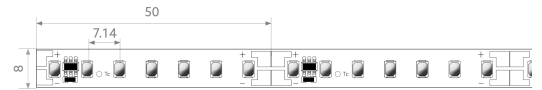

BL ONE Select Retail 1300

BL ONE Select Retail LED strip 1300lm/m 24VDC 11.5W/m IPX6 940 20m

Article no.: 101825

Lamp voltage