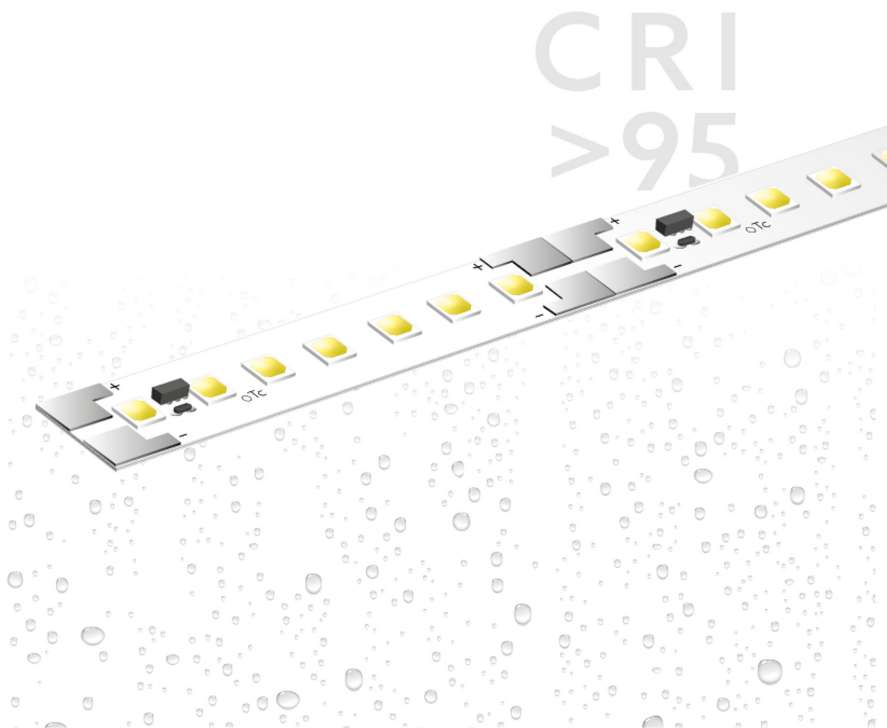

# BL ONE Select Retail 1300

BL ONE Select Retail LED strip 1300lm/m 24VDC 11.5W/m IPX6 940 20m

Article no.: 101825

Lamp voltage

Max. length

Colour rendering index CRI

Luminous flux per meter

## TENDER TEXT

LED strip ONE Select Retail 1300 lm/m 24VDC, 11.5W/m, 113 lm/W, IPX6, CRI>95, 4000K, WHITE, 500 mm connection cable on both sides, 20 metres LED module BL ONE Select Retail 1300 Article 101825 Linear LED light strip on a flexible circuit board. Installation using self-adhesive heat-conducting adhesive tape. Dimmable using BILTON LEDON Technology LED dimmer. Suitable for ambient temperatures from -20 ... +45 °C at a service life of 60000 h . The BL ONE Select Retail 1300 LED-strip has a luminous flux of 1300 lm at 11.5 W, resulting in an efficiency of 113 lm/W. At a nominal voltage of 24 V DC on the connection, a maximum module length of 7500 mm can be achieved. In terms of lighting, the module has a colour temperature of 4000 K and a beam angle of 120°. All this with a colour rendering index of >95 and a Binning selection based on SDCM3 (MacAdams). The light strip can be separated every 50.0 mm, resulting in a LED distance of 7.14 mm. Degree of protection IPX6 Dimension (L x W x H): 20000.0 mm x 8.0 mm x 1.5 mm

## TOP-FEATURES

- //\_ Best light quality for shop lighting thanks to CRI >95
- //\_ Long line lengths and better stability due to double layer
- //\_ Wide choice of light colors and lumen packages
- //\_ Available in Degree of Protection IPX6

## MECHANICAL DATA

Width [mm]	8.0
Length [mm]	20000.0
Height/depth [mm]	1.5
Height [mm]	1.5
Colour	White
Model	Band
Self-adhesive	Yes
Lamp type	LED nicht austauschbar
Distance [mm]	7.14
Distance relating to	LED zu LED
Degree of protection (IP)	IPX6
Length of particular segments [mm]	50.0
Lowest bending radius [mm]	20
With connection set	Yes
With end piece	nein
Number of lamps per meter	140