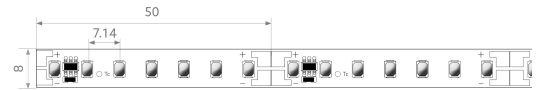

BL ONE Select Retail 1300

BL ONE Select Retail LED strip 1200lm/m 24VDC 11.5W/m IPX6 935 5m

Article no.: 101822

Lamp voltage