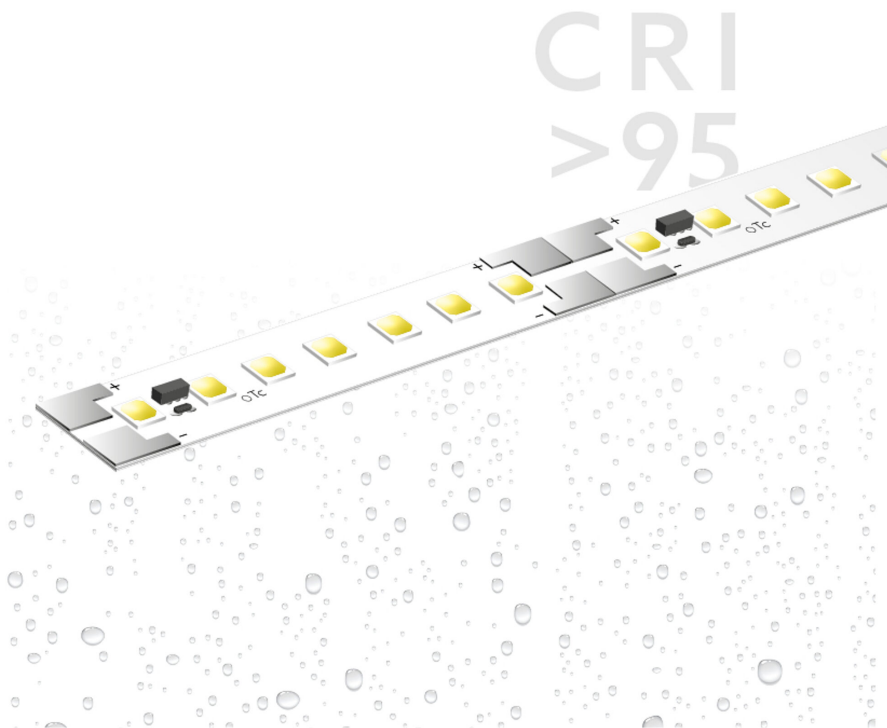

# BL ONE Select Retail 1300

BL ONE Select Retail LED strip 1200lm/m 24VDC 11.5W/m IPX6 935 5m

Article no.: 101822

Lamp voltage

Max. length

Colour rendering index CRI

Luminous flux per meter

## TENDER TEXT

LED strip ONE Select Retail 1130 lm/m 24VDC, 11.5W/m, 104 lm/W, IPX6, CRI>95, 3500K, WHITE, 500 mm connection cable on both sides, 5 metres LED module BL ONE Select Retail 1300 Article 101822 Linear LED light strip on a flexible circuit board. Installation using self-adhesive heat-conducting adhesive tape. Dimmable using BILTON LEDON Technology LED dimmer. Suitable for ambient temperatures from -20 ... +45 °C at a service life of 60000 h . The BL ONE Select Retail 1300 LED-strip has a luminous flux of 1200 lm at 11.5 W, resulting in an efficiency of 104 lm/W. At a nominal voltage of 24 V DC on the connection, a maximum module length of 7500 mm can be achieved. In terms of lighting, the module has a colour temperature of 3500 K and a beam angle of 120°. All this with a colour rendering index of >95 and a Binning selection based on SDCM3 (MacAdams). The light strip can be separated every 50.0 mm, resulting in a LED distance of 7.14 mm. Degree of protection IPX6 Dimension (L x W x H): 5000.0 mm x 8.0 mm x 1.5 mm

## TOP-FEATURES

- //\_ Best light quality for shop lighting thanks to CRI >95
- //\_ Long line lengths and better stability due to double layer
- //\_ Wide choice of light colors and lumen packages
- //\_ Available in Degree of Protection IPX6

## MECHANICAL DATA

Width [mm]	8.0
Length [mm]	5000.0
Height/depth [mm]	1.5
Height [mm]	1.5
Colour	White
Model	Band
Self-adhesive	yes
Lamp type	LED nicht austauschbar
Distance [mm]	7.14
Distance relating to	LED zu LED
Degree of protection (IP)	IPX6
Length of particular segments [mm]	50.0
Lowest bending radius [mm]	20
With connection set	yes
With end piece	nein
Number of lamps per meter	140