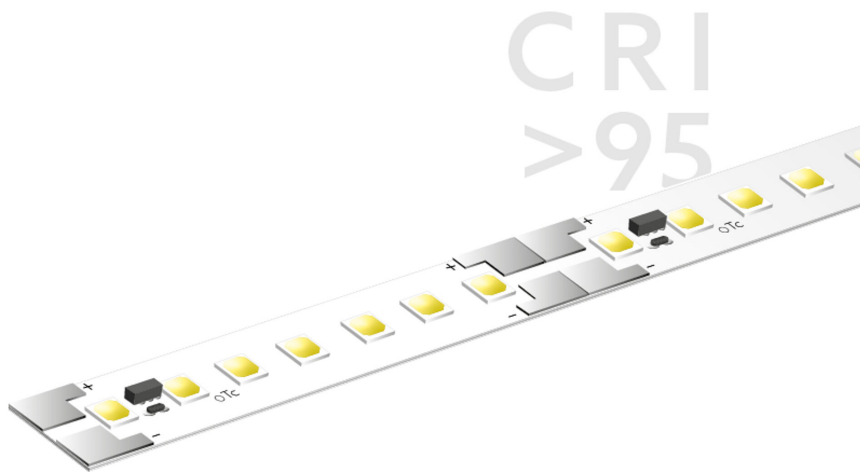

# BL ONE Select Retail 1300

BL ONE Select Retail LED strip 1200lm/m 24VDC 11.5W/m IP20 935 20m

Article no.: 101817

Lamp voltage

Max. length

Colour rendering index CRI

Luminous flux per meter

## TENDER TEXT

LED strip ONE Select Retail 1200 lm/m 24VDC, 11.5W/m, 104 lm/W, IP20, CRI>95, 3500K, WHITE, 500 mm connection cable on both sides, 20 metres LED module BL ONE Select Retail 1300 Article 101817 Linear LED light strip on a flexible circuit board. Installation using self-adhesive heat-conducting adhesive tape. Dimmable using BILTON LEDON Technology LED dimmer. Suitable for ambient temperatures from -20 ... +45 °C at a service life of 60000 h . The BL ONE Select Retail 1300 LED-strip has a luminous flux of 1200 lm at 11.5 W, resulting in an efficiency of 104 lm/W. At a nominal voltage of 24 V DC on the connection, a maximum module length of 7500 mm can be achieved. In terms of lighting, the module has a colour temperature of 3500 K and a beam angle of 120°. All this with a colour rendering index of >95 and a Binning selection based on SDCM3 (MacAdams). The light strip can be separated every 50.0 mm, resulting in a LED distance of 7.14 mm. Degree of protection IP20 Dimension (L x W x H): 20000.0 mm x 8.0 mm x 1.5 mm

## TOP-FEATURES

- //\_\_ Best light quality for shop lighting thanks to CRI >95
- //\_\_ Long line lengths and better stability due to double layer
- //\_\_ Wide choice of light colors and lumen packages
- //\_\_ Available in Degree of Protection IP20

## MECHANICAL DATA

Width [mm]	8.0
Length [mm]	20000.0
Height/depth [mm]	1.5
Height [mm]	1.5
Colour	White
Model	Band
Self-adhesive	Yes
Lamp type	LED nicht austauschbar
Distance [mm]	7.14
Distance relating to	LED zu LED
Degree of protection (IP)	IP20
Length of particular segments [mm]	50.0
Lowest bending radius [mm]	20
With connection set	Yes
With end piece	nein
Number of lamps per meter	140