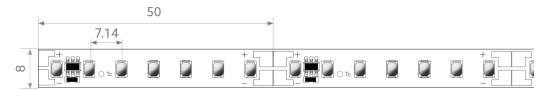

BL ONE Select Retail 1300

BL ONE Select Retail LED strip 1200lm/m 24VDC 11.5W/m IP20 935 20m

Article no.: 101817

Lamp voltage