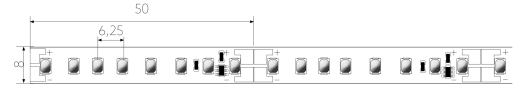

BL ONE Select High-E 3000

BL ONE Select High-E LED strip 3000lm/m 24VDC 17.1W/m IP20 940 5m
Article no.: 102163