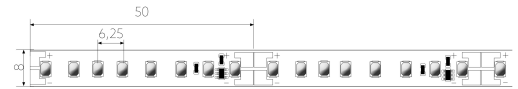

BL ONE Select High-E 3000

BL ONE Select High-E LED strip 3000lm/m 24VDC 17.1W/m IP20 940 5m

Article no.: 102163