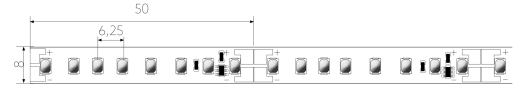

BL ONE Select High-E 2000

BL ONE Select High-E LED strip 2050lm/m 24VDC 11.8W/m IP20 930 5m
Article no.: 102159