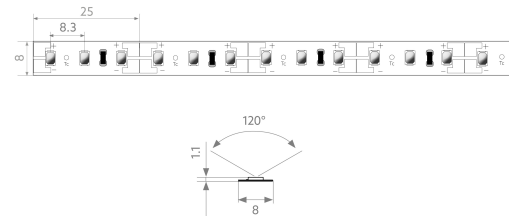

BL ONE Comfort TWO 1300 - Outdoor IPX6

BL ONE Comfort Two LED strip 1300lm/m 12VDC 12W/m IPX6 840 5m

Article no.: 101742

Lamp voltage

Max. length

Colour rendering index CRI

Luminous flux per meter

TENDER TEXT

LED strip Comfort Two 1300lm/m 12VDC, 12 W/m, IPX6, CRI>80, 4000K, separability 25mm, incl. shrink tubing and 2-pole feeder 500 mm, 5 metres LED module BL ONE Comfort TWO 1300 - Outdoor IPX6 Article 101742 Linear LED light strip on a flexible circuit board. Installation using self-adhesive heat-conducting adhesive tape. Dimmable using BILTON LEDON Technology LED dimmer. Suitable for ambient temperatures from -20 ... +45 °C at a service life of 60000 h . The BL ONE Comfort TWO 1300 - Outdoor IPX6 LED-strip has a luminous flux of 1300 lm at 12.0 W, resulting in an efficiency of 108 lm/W. At a nominal voltage of 12 V DC on the connection, a maximum module length of 2000 mm can be achieved. In terms of lighting, the module has a colour temperature of 4000 K and a beam angle of 120°. All this with a colour rendering index of >80 and a Binning selection based on SDCM3 (MacAdams). The light strip can be separated every 25.0 mm, resulting in a LED distance of 8.3 mm. Degree of protection IPX6 Dimension (L x W x H): 5000.0 mm x 8.0 mm x 1.1 mm

BL ONE Comfort TWO 1300 - Outdoor IPX6

BL ONE Comfort Two LED strip 1300lm/m 12VDC 12W/m IPX6 840 5m

Article no.: 101742

MECHANICAL DATA

Width [mm]	8.0
Length [mm]	5000.0
Height/depth [mm]	1.1
Height [mm]	1.1
Colour	White
Model	Band
Self-adhesive	Yes
Lamp type	LED nicht austauschbar
Distance [mm]	8.3
Distance relating to	LED zu LED
Degree of protection (IP)	IPX6
Length of particular segments [mm]	25.0
Lowest bending radius [mm]	20
With connection set	Yes
With end piece	nein
Number of lamps per meter	120