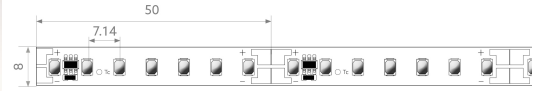

# BL ONE Comfort 1000 >90

BL ONE Comfort LED strip 910lm/m 24VDC 8.6W/m IP20 927 20m

Article no.: 100156

Lamp voltage

Max. length

Colour rendering index CRI

Luminous flux per meter

## TENDER TEXT

LED strip ONE Comfort 910 lm/m 24VDC 8.6W/m 106lm/W IP20 CRI>90 2700K, without connection cable, WHITE 20 meter LED module BL ONE Comfort 1000 >90 Article 100156 Linear LED light strip IC-controlled on a flexible circuit board. Installation using self-adhesive heat-conducting adhesive tape. Dimmable using BILTON LEDON Technology LED dimmer. Suitable for ambient temperatures from -20 ... +45 °C at a service life of 60000 h. The BL ONE Comfort 1000 >90 LED-strip has a luminous flux of 910 lm at 8,6 W, resulting in an efficiency of 106 lm/W. At a nominal voltage of 24 V DC on the connection, a maximum module length of 7500 mm can be achieved. In terms of lighting, the module has a colour temperature of 2700 K and a beam angle of 120°. All this with a colour rendering index of >90 and a Binning selection based on SDCM3 (MacAdams). The light strip can be separated every 50.0 mm, resulting in a LED distance of 7.14 mm. Degree of protection IP20. Dimension (L x W x H): 20000.0 mm x 8.0 mm x 1.5 mm

## MECHANICAL DATA

Width [mm]	8.0
Length [mm]	20000.0
Height/depth [mm]	1.5
Colour	White
Model	Band
Self-adhesive	Yes
Lamp type	LED nicht austauschbar
Distance [mm]	7.14
Distance relating to	LED zu LED
Degree of protection (IP)	IP20
Length of particular segments [mm]	50.0
Lowest bending radius [mm]	20
Number of lamps per meter	140