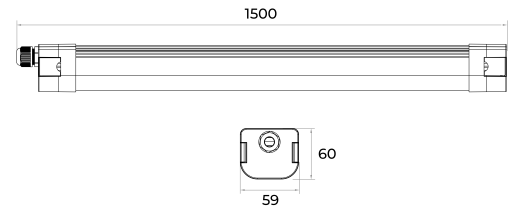

# BL Moisture-proof luminaire Trend

BL MPR Trend moisture-proof luminaire 1500mm 7500lm 26-50W 120D 840 white 230V  
Article no.: 751019

Impact strength

Degree of protection (IP)

Fireproof

Type of wiring

## TENDER TEXT

LED MPR damp-proof luminaire, 7,500 lumens, 50W, 120° direct beam, CRI >80, 4,000 Kelvin, IP65, IK08, protection class I, non-dimmable, fireproof, UV-resistant, white PC housing, incl. power supply unit, switching capacity: 26, 34, 42, 50W, dimensions: L 1500mm x W 59mm x H 60mm BL Moisture-proof luminaire Trend Article 751019 LED damp room light made of PC (Polycarbonat), switchable light with LED converter - Yes - mounted in housing, mounting type Anbau - ceiling mounting with enclosed Mounting brackets possible, quick assembly with, suitable for geeignet für Durchgangsverdrahtung, UV-resistant, fireproof Yes, protection class IP65, shock resistance IK08, corrosion protection, explosion protection, explosion protection Yes, service life of 50000 h, Power 50 W, Color Rendering >80, Color Temperature 4000 K, Beam Angle 120°, Ambient Temperature, Dimensions (L/W/H): 1500.0 mm x 59.0 mm x 60 mm

## MECHANICAL DATA

Material	PC (Polycarbonat)
Colour housing	White
Width [mm]	59.0
Length [mm]	1500.0
Height/depth [mm]	60
Mounting method	Anbau
Type of control gear	LED - Betriebsgerät stromgesteuert
Lamp type	LED nicht austauschbar
Type of fastening	Mounting brackets
Suitable for emergency lighting	nein
Material of the cover	Plastic Opal
Impact strength	IK08
Degree of protection (IP)	IP65
With lamp	Yes
Control gear included	Yes
Fireproof	Yes

---

Gross width [mm] 61.5

---

Gross height [mm] 61.5

---

Gross length [mm] 1540.0

---

Net width [mm] 59.0