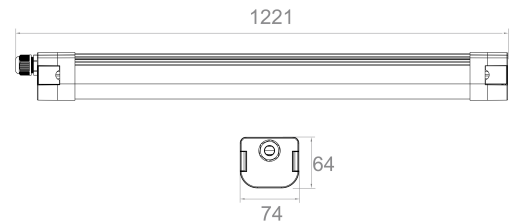

BL Moisture-proof luminaire Trend+

BL MPR Trend+ moisture-proof luminaire 1221mm 5600lm 40W 120D 840 white 230V PA

Article no.: 751004

Impact strength

Degree of protection (IP)

Fireproof

Type of wiring

TENDER TEXT

LED MPR moisture-proof luminaire, 5,600 lumen, 40W, 120° direct beam, CRI >80, 4,000 Kelvin, IP65, IK08, protection class III, non-dimmable, fire-resistant, UV-resistant, UGR BL Moisture-proof luminaire Trend+ Article 751004 LED damp room light made of PC (Polycarbonat) ; switchable with LED converter - yes - mounted in housing; Mounting type Aufbau - Ceiling mounting with enclosed Mounting brackets possible, quick mounting with 3-pole plug-in clip , geeignet für Durchgangsverdrahtung , UV-resistent yes , fireproof yes , protection class IP65 , shock resistance IK08 , service life of 50000 h , luminous flux variably adjustable via dip switch, connected load depends on dip switch setting , unified Glare value UGR 80 , Color temperature 4000 K, Beam angle 120°, Ambient temperature -20 ... +40 °C, Dimensions (L/W/H): 1221.0 mm x 74.0 mm x 64 mm

BL Moisture-proof luminaire Trend+

BL MPR Trend+ moisture-proof luminaire 1221mm 5600lm 40W 120D 840 white 230V PA

Article no.: 751004

MECHANICAL DATA

Material	PC (Polycarbonat)
Colour housing	White
Width [mm]	74.0
Length [mm]	1221.0
Height/depth [mm]	64
Mounting method	Aufbau
UV-resistant	yes
With movement sensor	nein
With switch	yes
Lamp type	LED nicht austauschbar
Type of fastening	Mounting brackets
Impact strength	IK08
Degree of protection (IP)	IP65
With lamp	yes
Control gear included	yes
Fireproof	yes
Unified Glare Ratio (UGR)	<25

Impact strength	IK08
Ambient temperature during operating [°C]	- 20 ... + 40
Rated life time L80/B10 at 25 °C [h]	50000

PACKAGING INFORMATION

EAN	9009453032324
Article no.	751004
Net weight [g]	1130
Gross weight [g]	1500
Gross width [mm]	80.0
Gross height [mm]	70.0
Gross length [mm]	1280.0
Net width [mm]	74.0
Net height [mm]	64
Net length [mm]	1221
State of origin	CN