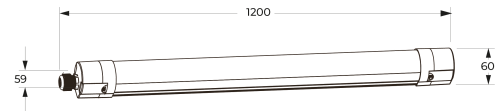

BL Moisture-proof luminaire Trend

BL MPR Trend moisture-proof luminaire 1200mm 5400lm 20-36W 120D 840 white 230V

Article no.: 751020

Impact strength