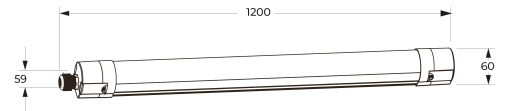

BL Moisture-proof luminaire Trend

BL MPR Trend moisture-proof luminaire 1200mm 5400lm 20-36W 120D 840 white 230V

Article no.: 751020

Impact strength